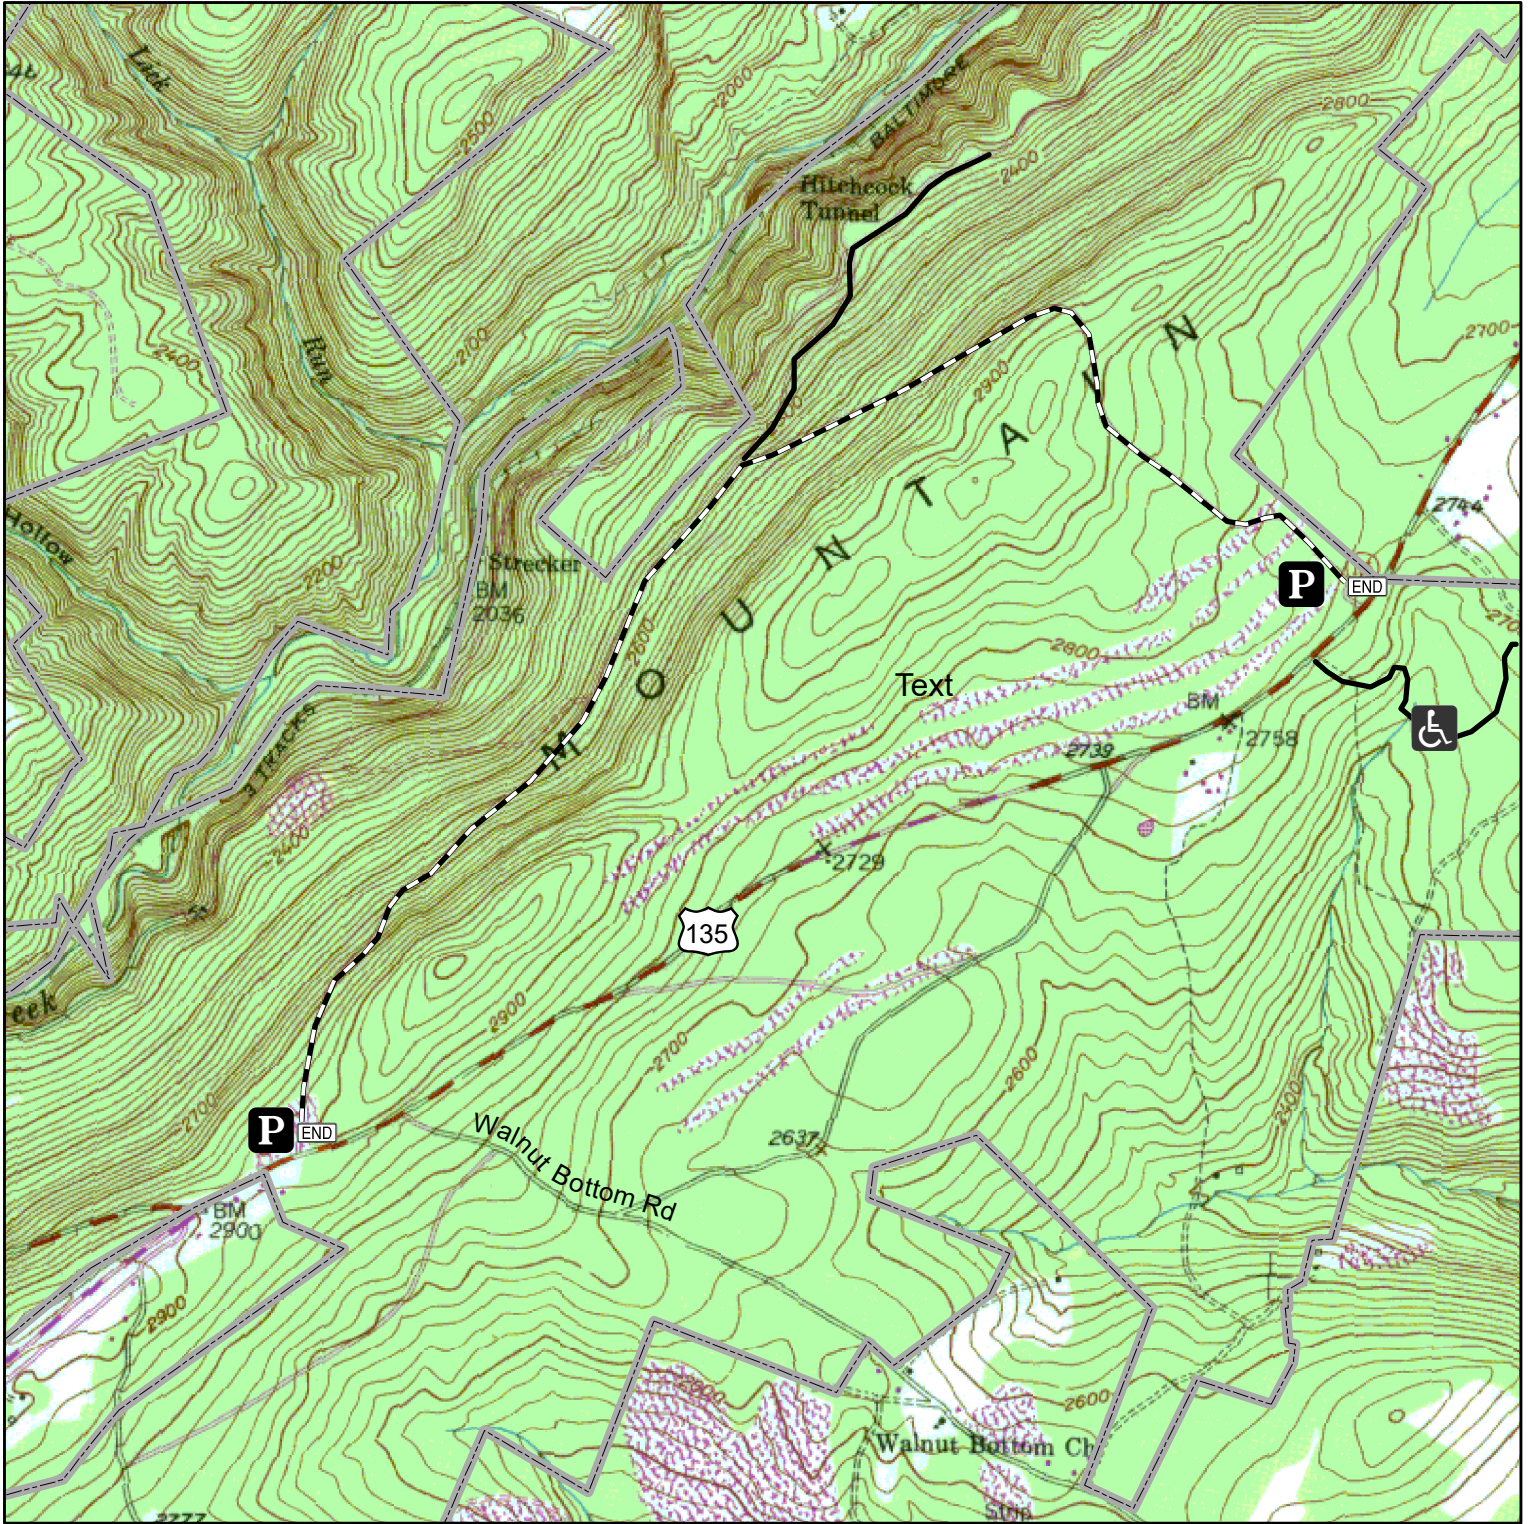

# BURKHOLDER RD/ORV TRAIL (2.7 MILES)

-  State Boundary
-  Designated ORV Trail
-  Forest Road
-  Parking
-  Restroom
-  Disabled Hunter Access  
(Permit Required)
-  End of Trail