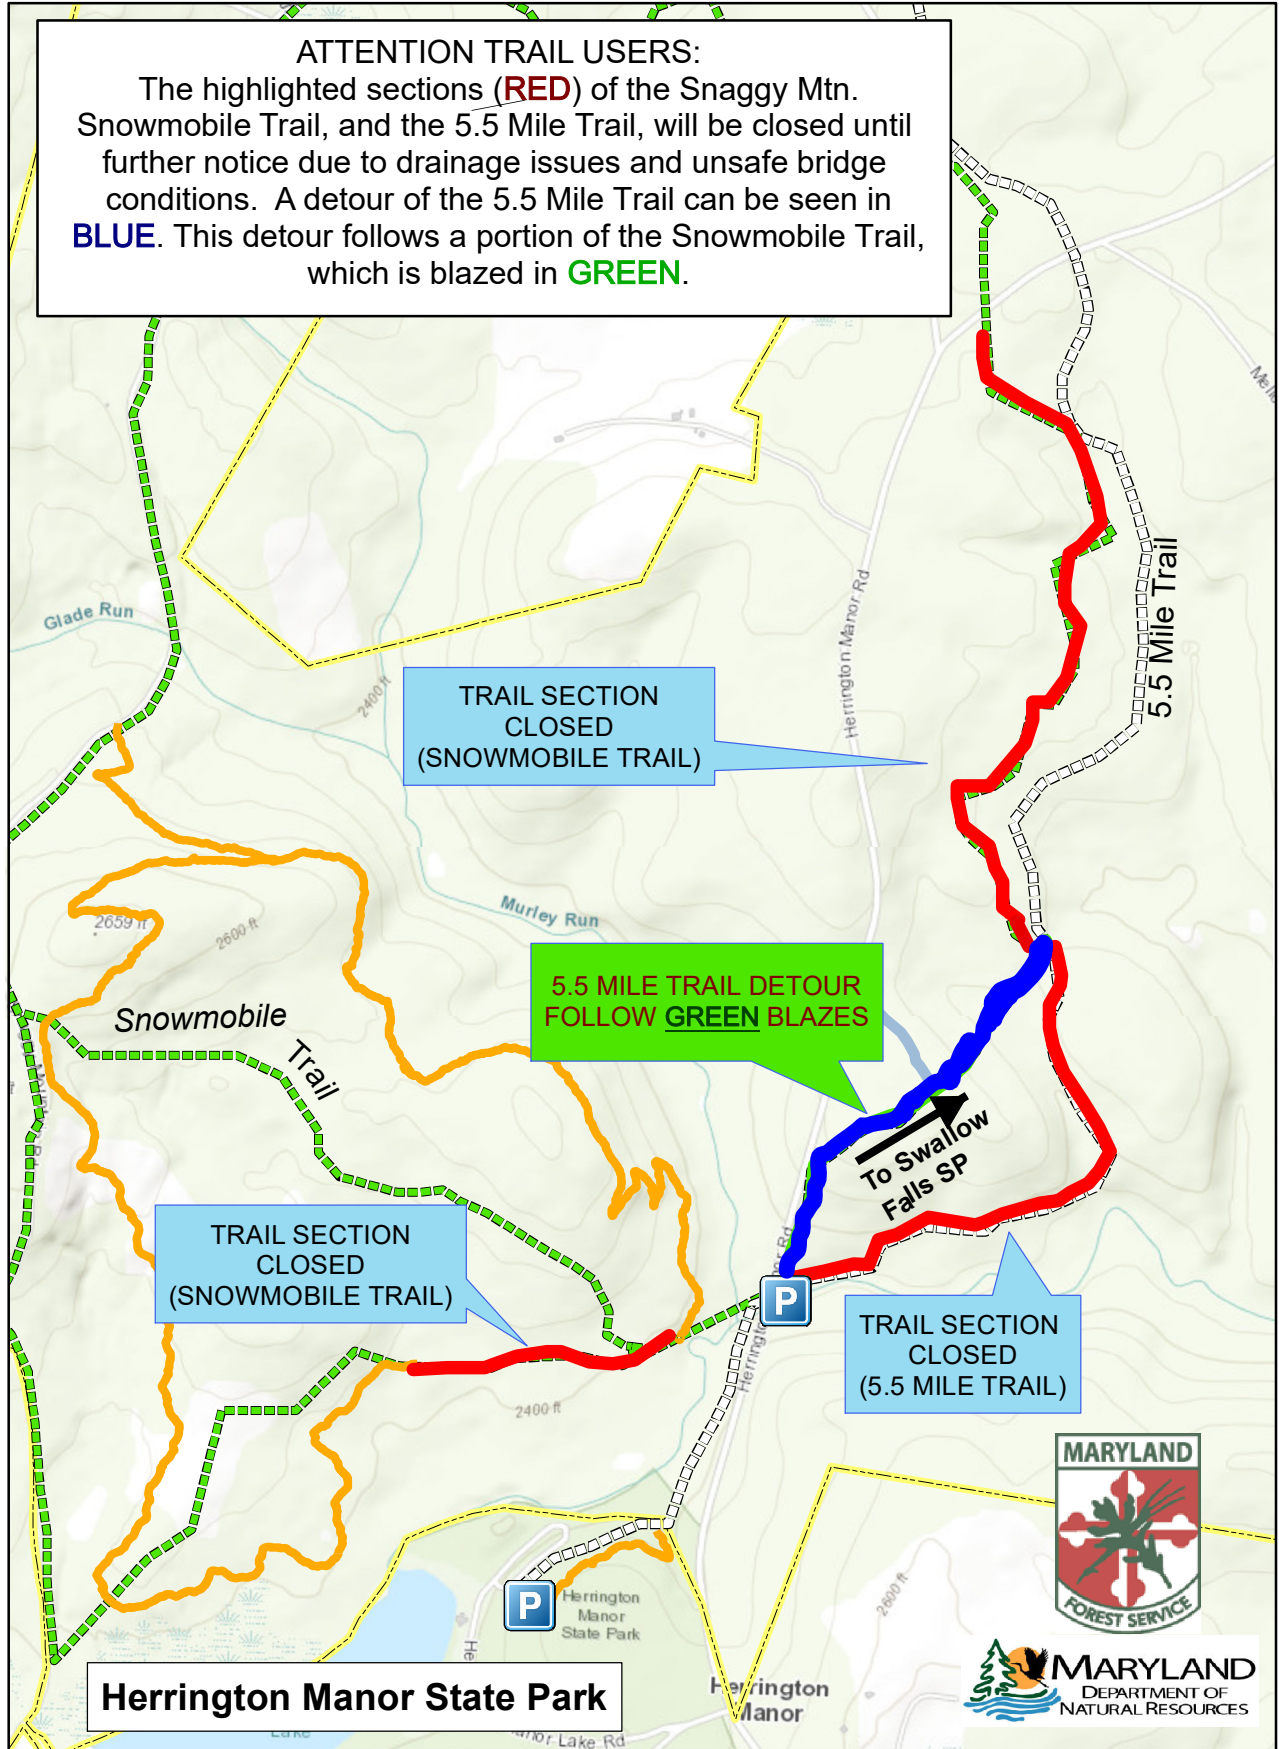

ATTENTION TRAIL USERS:
The highlighted sections (**RED**) of the Snaggy Mtn. Snowmobile Trail, and the 5.5 Mile Trail, will be closed until further notice due to drainage issues and unsafe bridge conditions. A detour of the 5.5 Mile Trail can be seen in **BLUE**. This detour follows a portion of the Snowmobile Trail, which is blazed in **GREEN**.

Herrington Manor State Park

1 inch = 1,457 feet