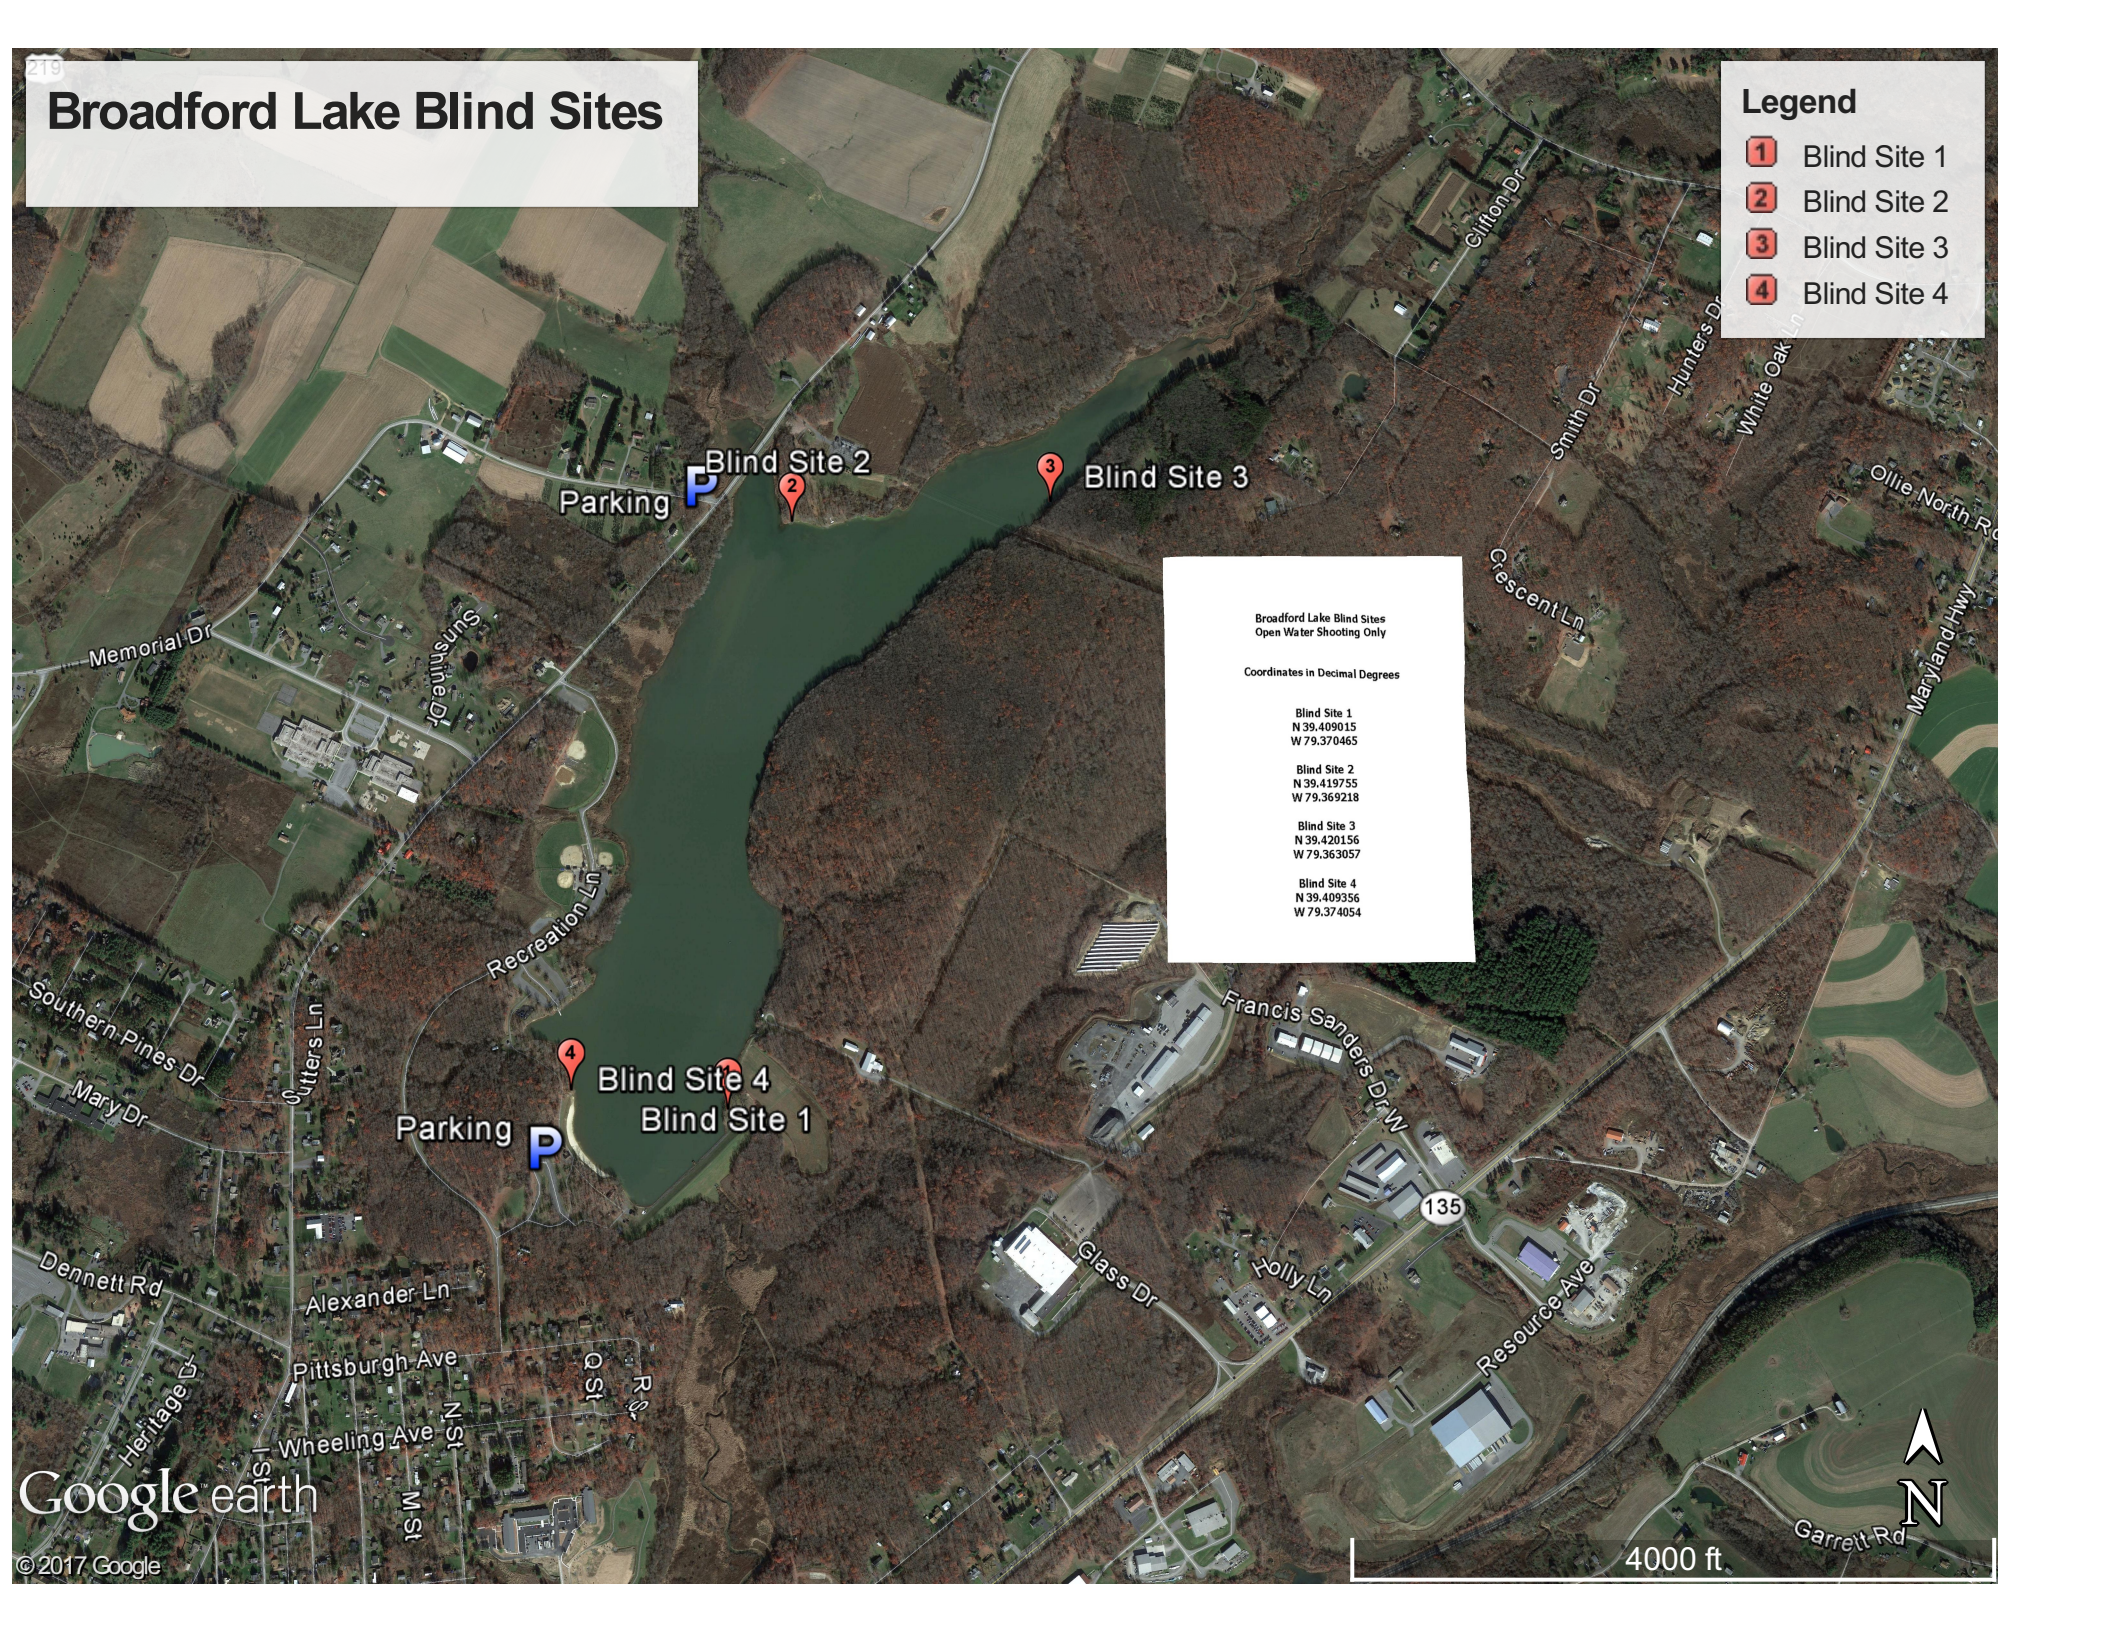

Broadford Lake Blind Sites

Legend

- 1 Blind Site 1
- 2 Blind Site 2
- 3 Blind Site 3
- 4 Blind Site 4

Broadford Lake Blind Sites
Open Water Shooting Only

Coordinates in Decimal Degrees

Blind Site 1
N 39.409015
W 79.370465

Blind Site 2
N 39.419755
W 79.369218

Blind Site 3
N 39.420156
W 79.363057

Blind Site 4
N 39.409356
W 79.374054

4000 ft

Broadford Lake Blind Sites

Legend

- 1 Blind Site 1
- 2 Blind Site 2
- 3 Blind Site 3
- 4 Blind Site 4

4 Blind Site 4

Blind Site 4
N 39.409356
W 79.374054

Parking P

Google earth

© 2017 Google

400 ft