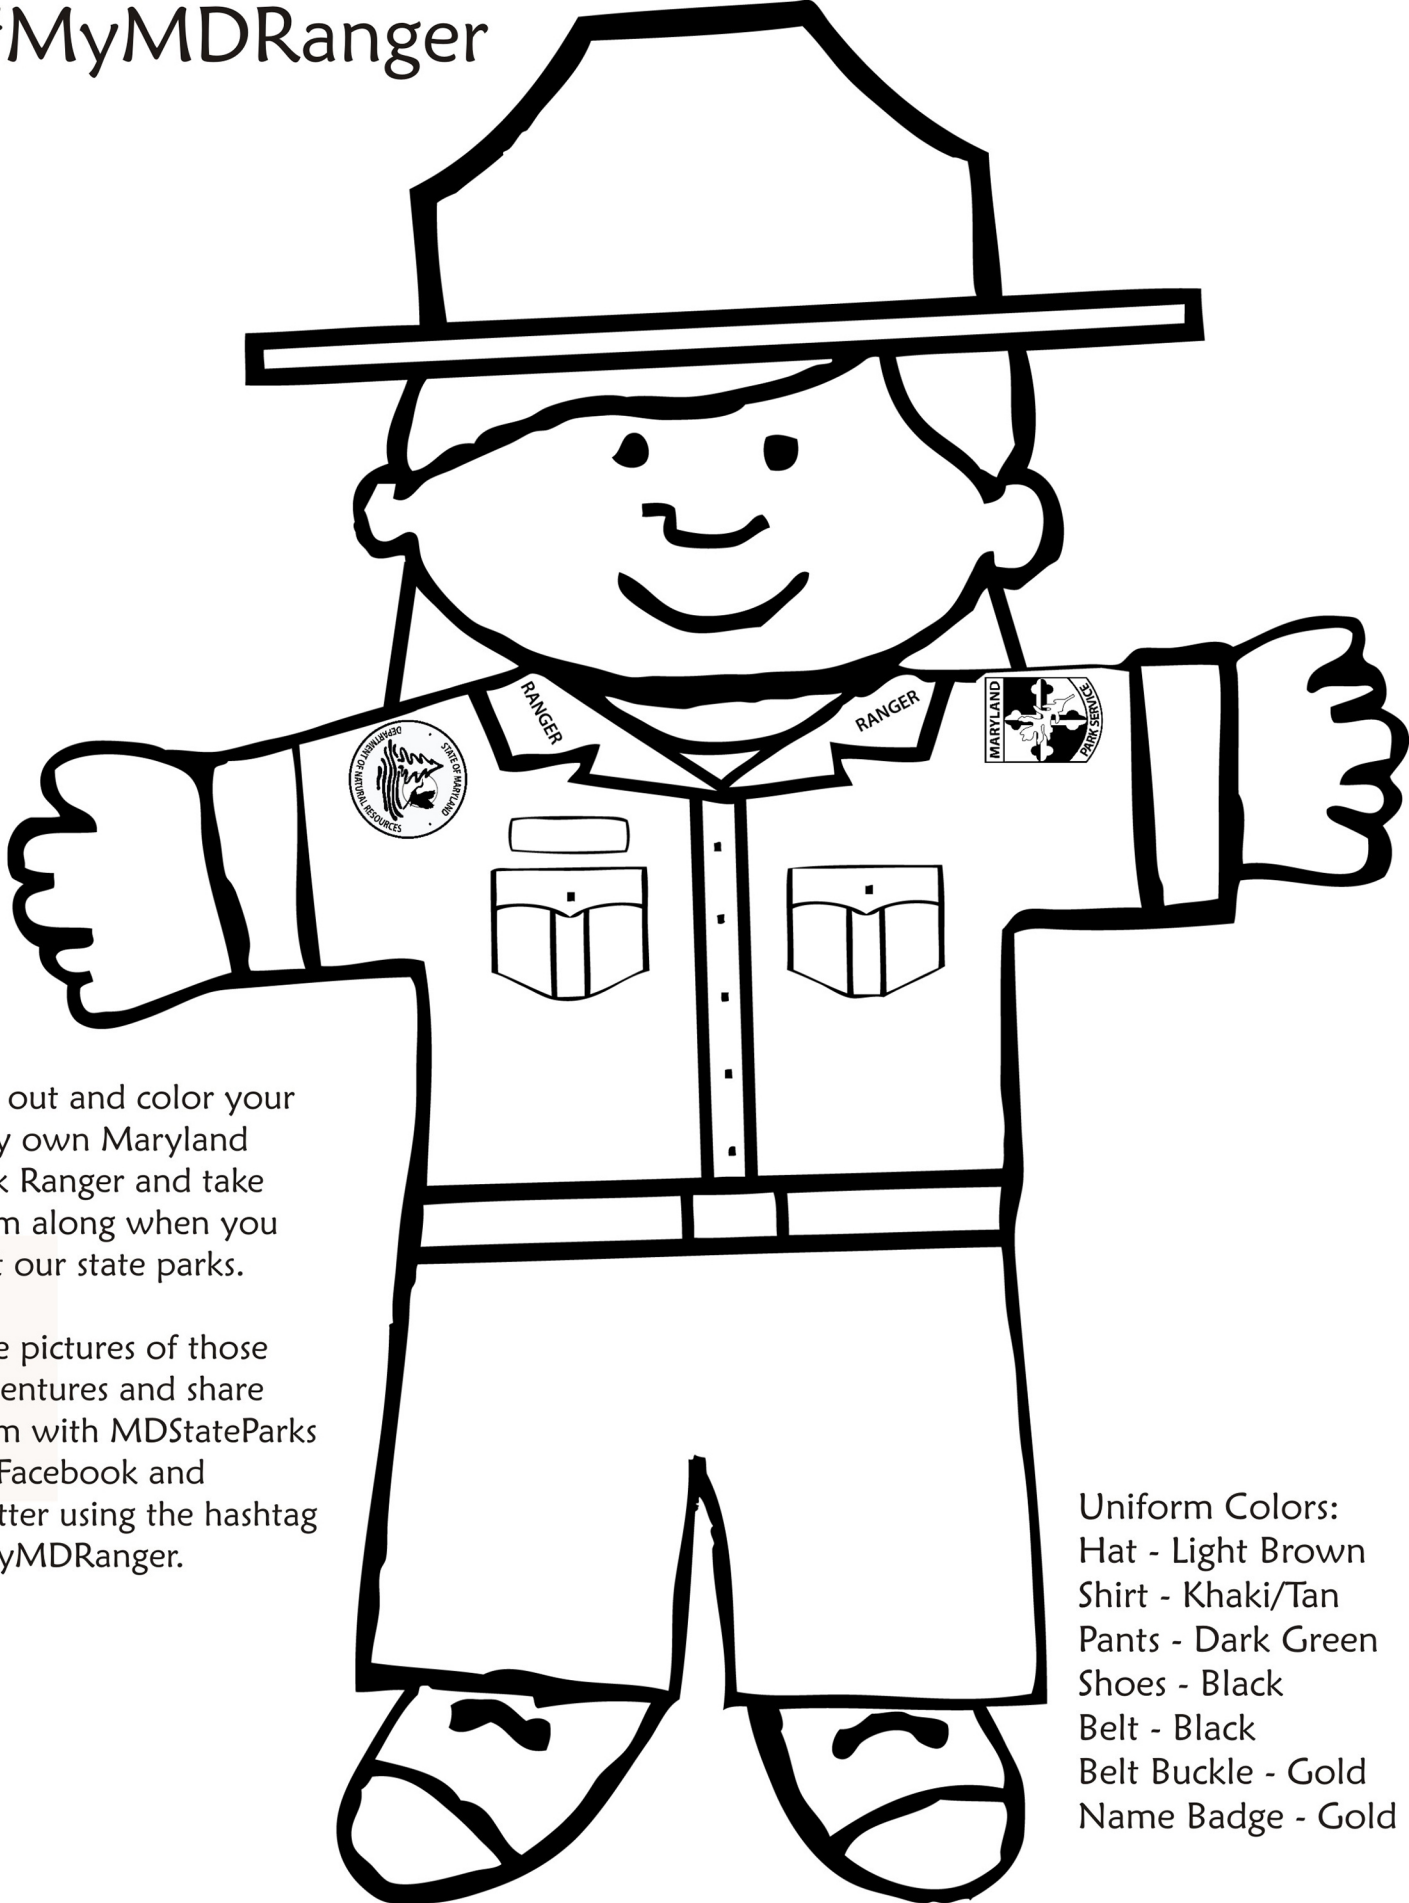

#MyMDRanger

Cut out and color your very own Maryland Park Ranger and take them along when you visit our state parks.

Take pictures of those adventures and share them with MDStateParks on Facebook and Twitter using the hashtag #MyMDRanger.

Uniform Colors:
Hat - Light Brown
Shirt - Khaki/Tan
Pants - Dark Green
Shoes - Black
Belt - Black
Belt Buckle - Gold
Name Badge - Gold