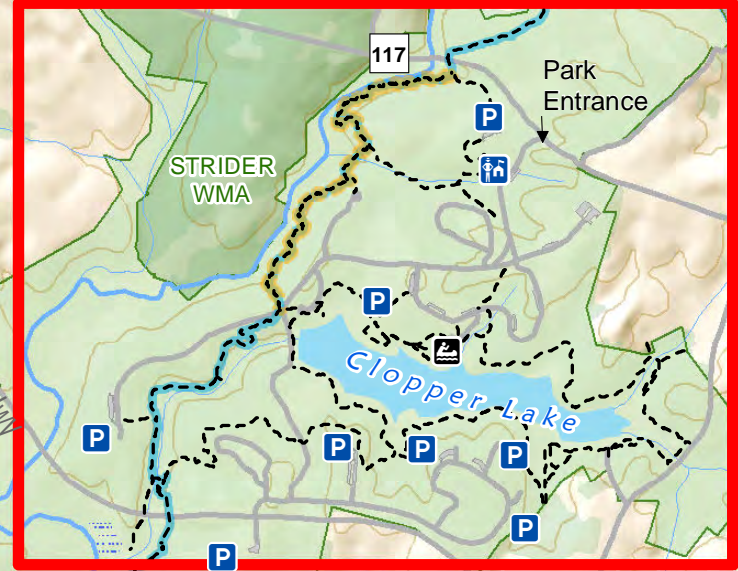

# SCHAEFFER FARM AREA

# SENECA CREEK

## Seneca Creek State Park

**Park Address:**  
11950 Clopper Road  
Gaithersburg, MD 20878  
**Contact:** 301-924-2127 **Emergencies:** 410-260-8888

- Parking
- Boat Launch
- Restroom
- Soft Launch
- Office
- No Biking
- Pavillion
- Playground
- Scenic
- ADA Accessible Features
- Trail (color indicates blaze)
- State Park Boundary (Approx.)
- Other Protected Lands
- 100' Contour Interval

# CLOPPER LAKE AREA