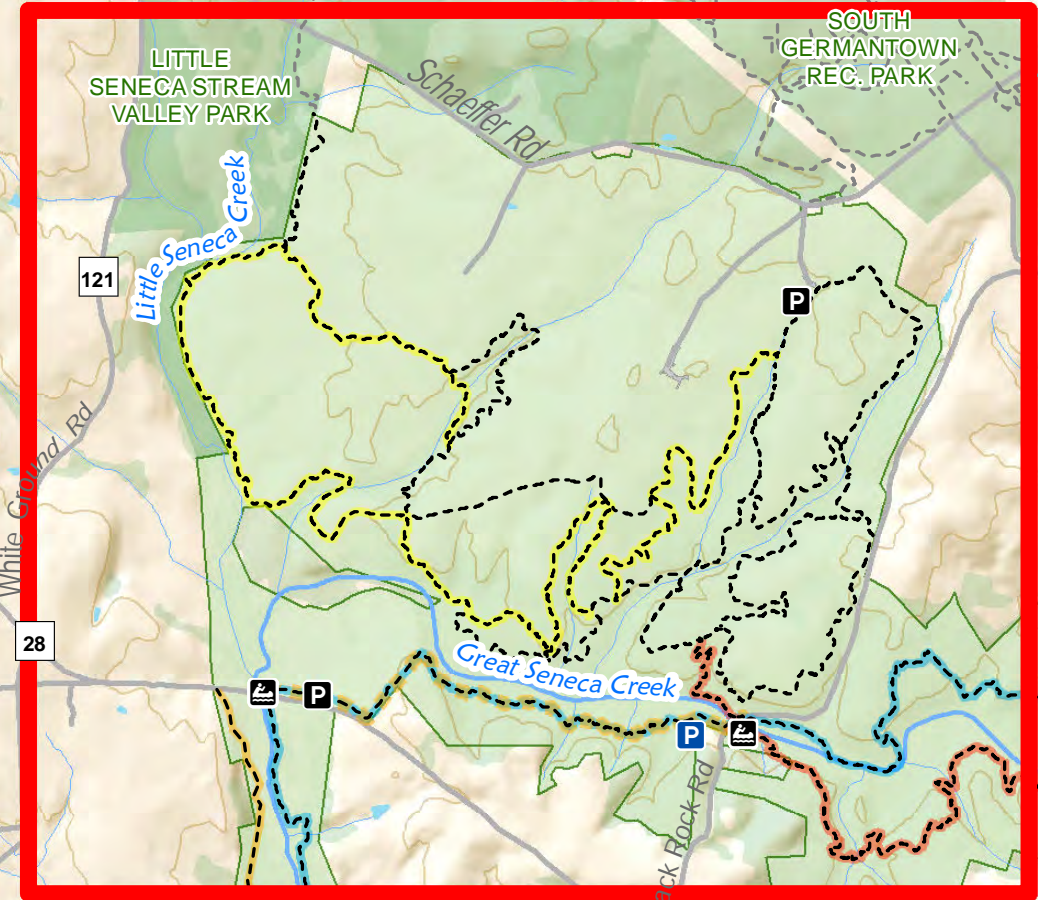

# SCHAEFFER FARM AREA

# SENECA CREEK

## Seneca Creek State Park

**Park Address:**  
11950 Clopper Road  
Gaithersburg, MD 20878  
**Contact:** 301-924-2127 **Emergencies:** 410-260-8888

- Parking
- Boat Launch
- Restroom
- Soft Launch
- Office
- No Biking
- Pavillion
- Playground
- Scenic
- ADA Accessible Features
- Trail (color indicates blaze)
- State Park Boundary (Approx.)
- Other Protected Lands
- 100' Contour Interval

# CLOPPER LAKE AREA