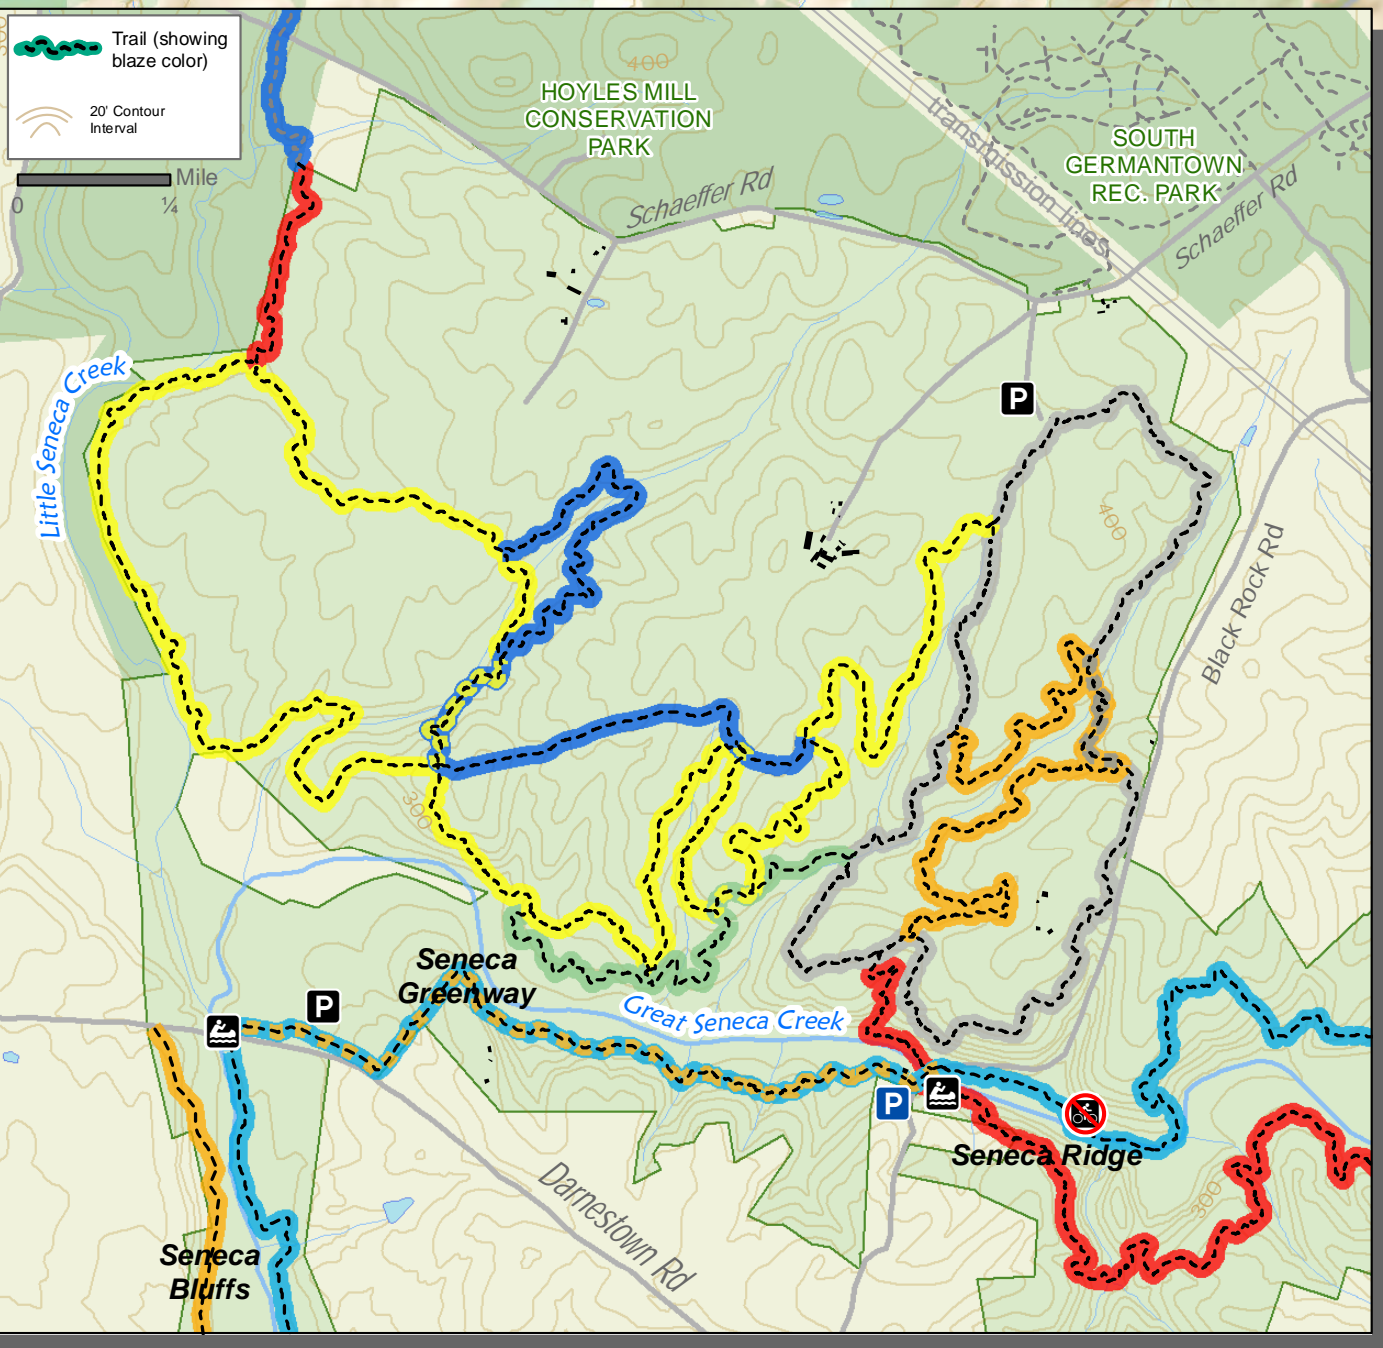

# SCHAEFFER FARM AREA

# SENECA CREEK

## Seneca Creek State Park

**Park Address:**  
11950 Clopper Road  
Gaithersburg, MD 20878  
**Contact:** 301-924-2127 **Emergencies:** 410-260-8888

- Parking
- Boat Launch
- Restroom
- Soft Launch
- Office
- No Biking
- Pavillion
- Playground
- Scenic
- ADA Accessible Features
- Trail (color indicates blaze)
- State Park Boundary (Approx.)
- Other Protected Lands
- 100' Contour Interval

# CLOPPER LAKE AREA