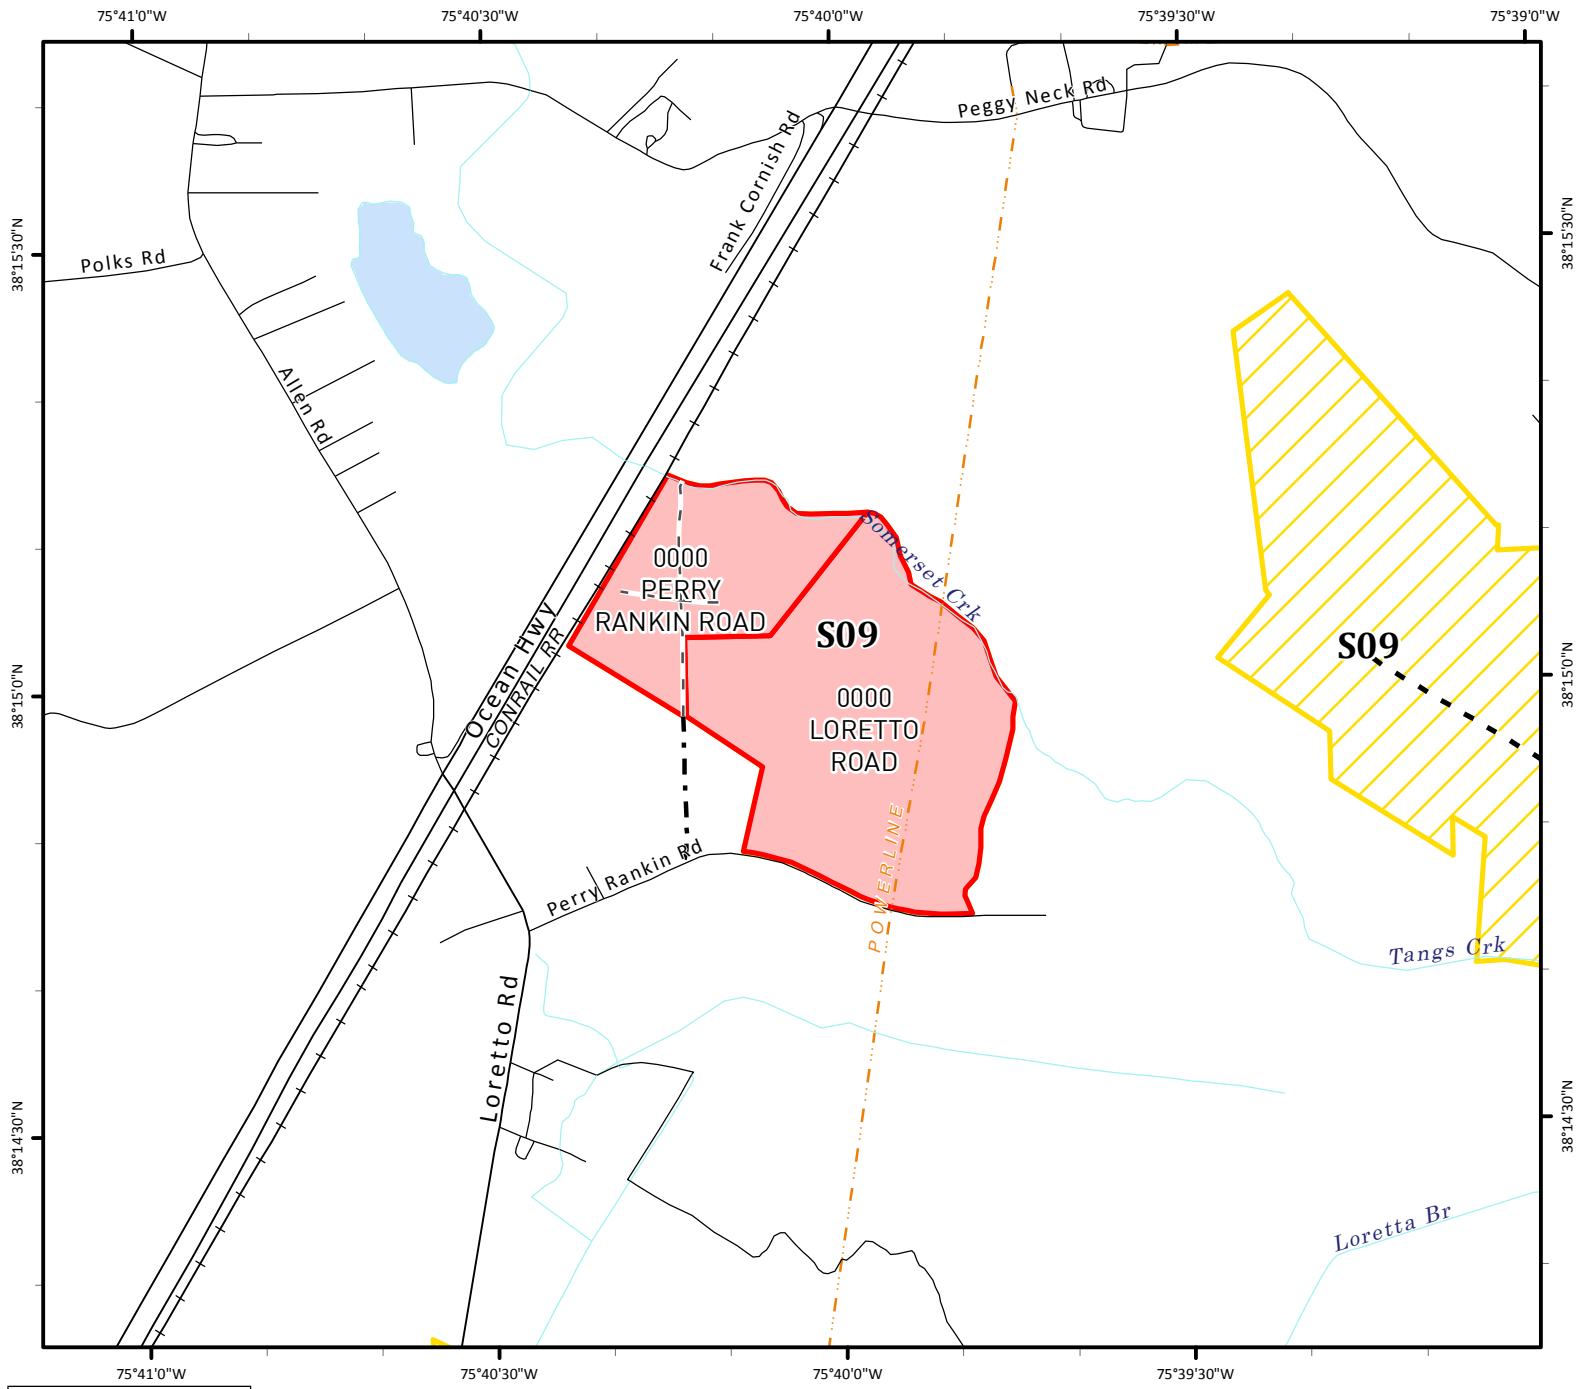

Hunt Club Lottery - 2017

S09 - Adkins Porter Complex - 125 Acres

Legend

- Lottery Tract(s)
- CF Complex
- Gates

Roads

- Major
- Right-of-Way
- Forest Road
- Forest Trail

Tracts:
 0000 - Loretto Road
 0000 - Perry Rankin Road

Price per Acre: \$14.00
Total Price: \$1,750.00

1 inch = 1,320 feet