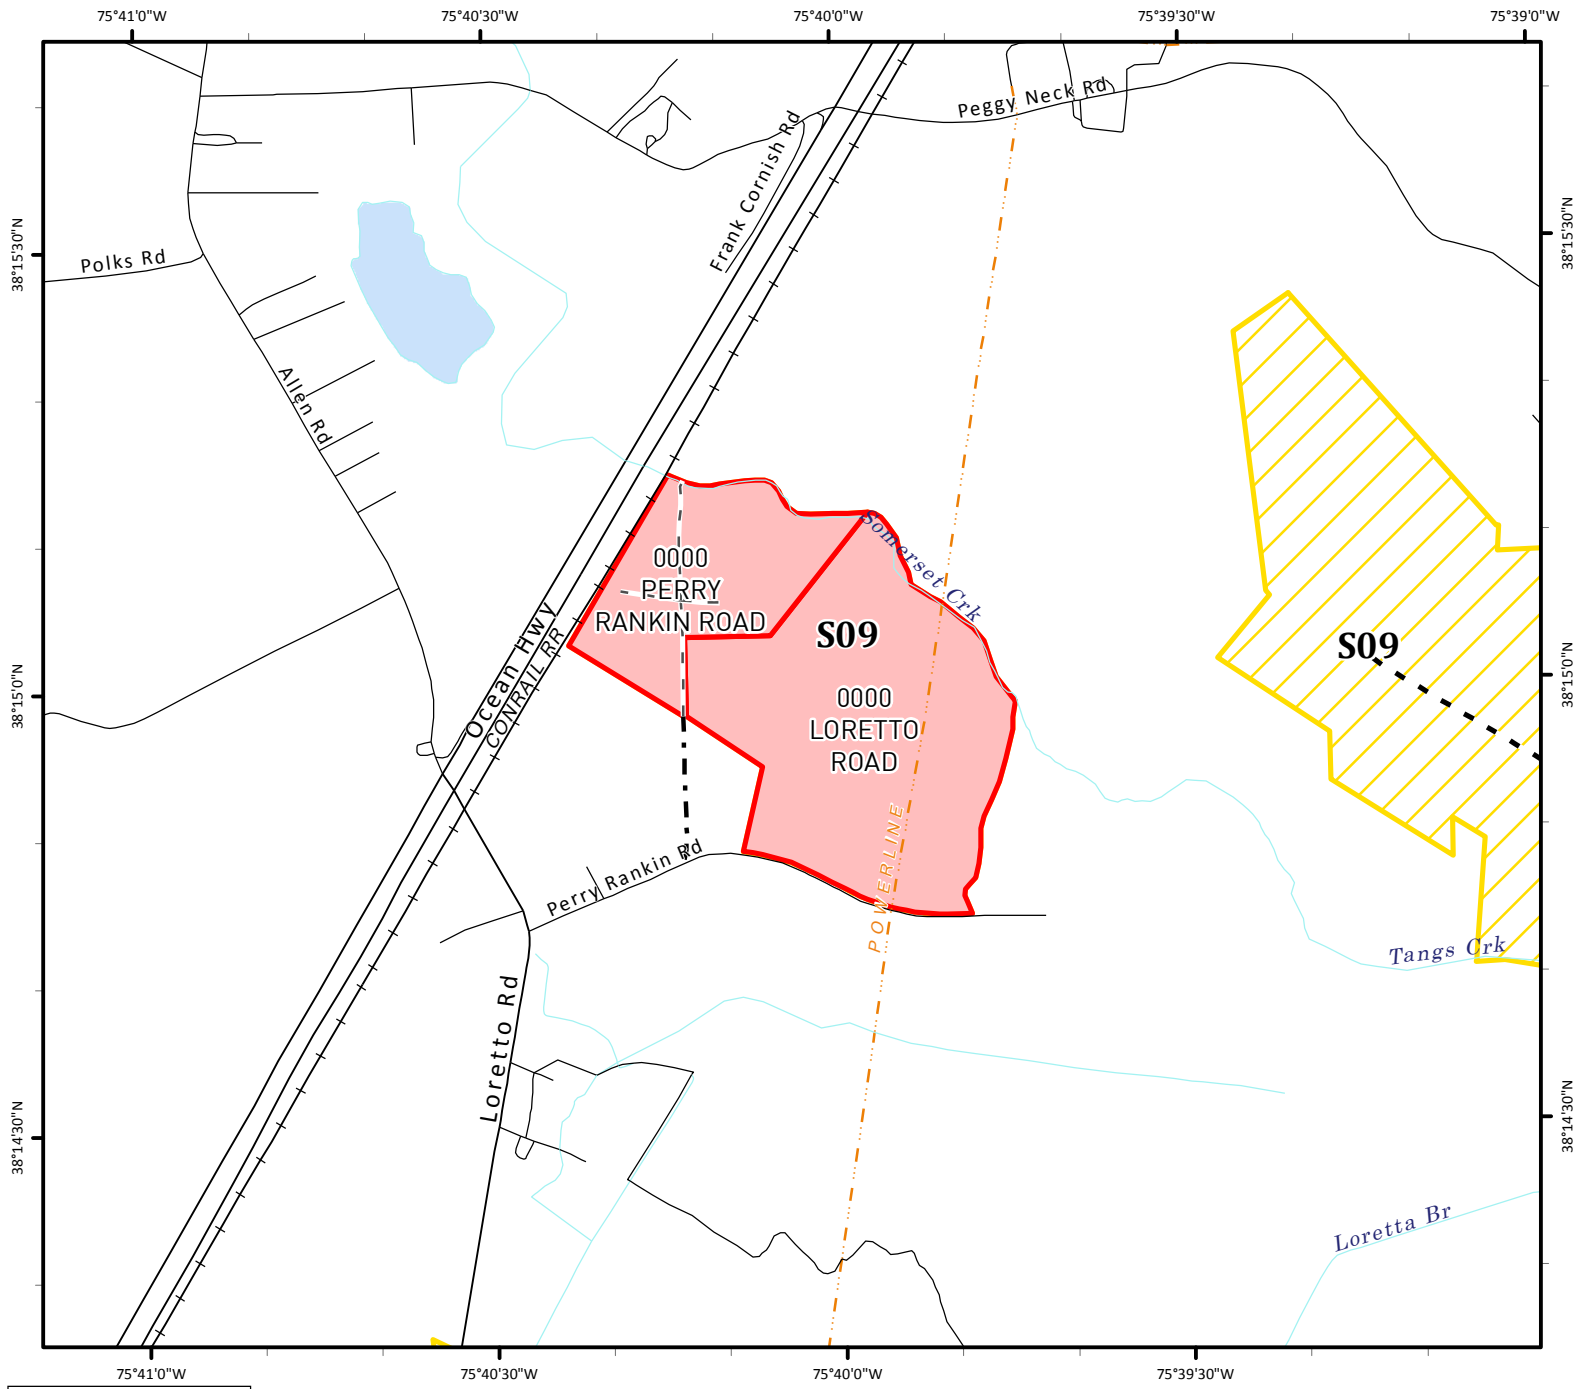

# Hunt Club Lottery - 2017

S09 - Adkins Porter Complex - 125 Acres

**Legend**

- Lottery Tract(s)
- CF Complex
- Gates

**Roads**

- Major
- Right-of-Way
- Forest Road
- Forest Trail

**Tracts:**  
 0000 - Loretto Road  
 0000 - Perry Rankin Road

Price per Acre: \$14.00  
**Total Price: \$1,750.00**

1 inch = 1,320 feet

ASC-DNR Forest Service 08/2017

General Location Map