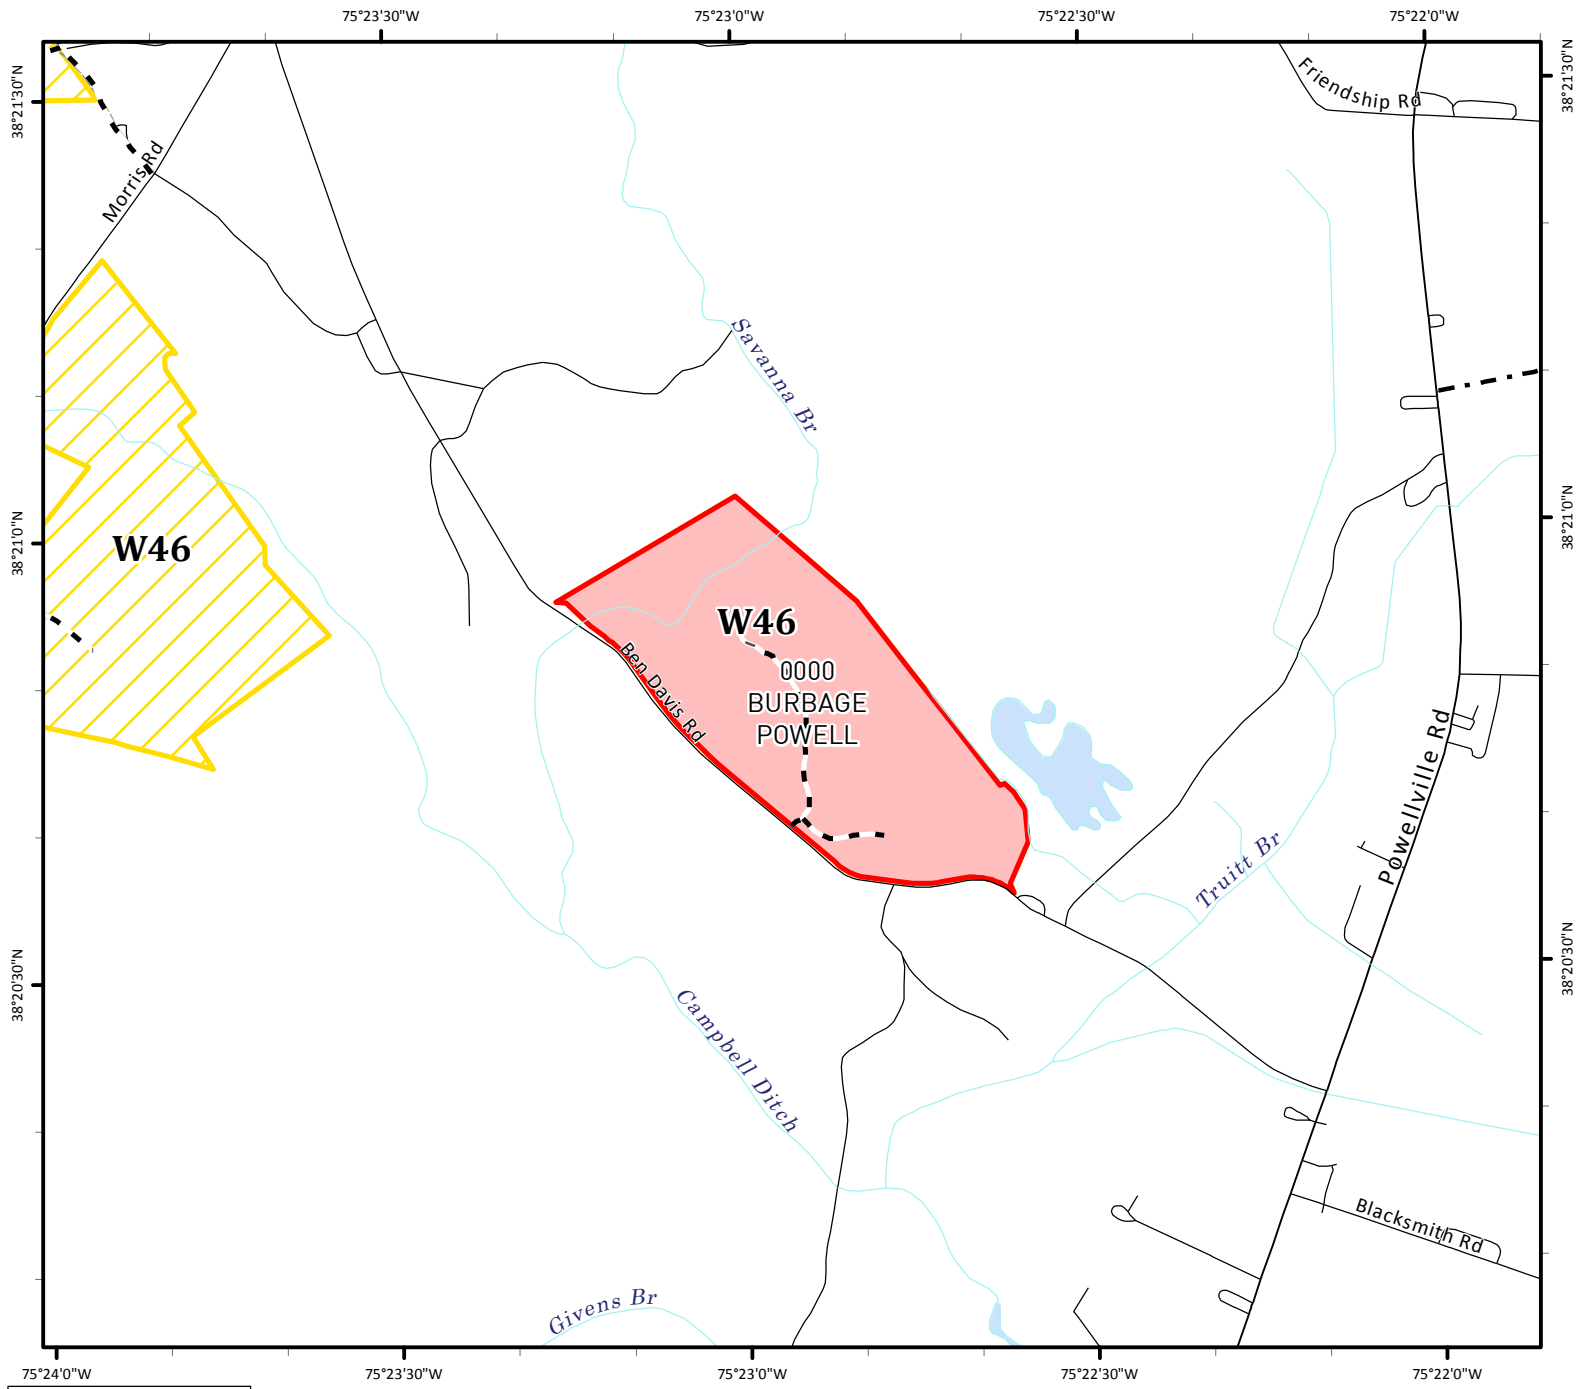

# Hunt Club Lottery - 2017

W46 - Campbell Complex - 95 Acres

**Legend**

- Lottery Tract(s)
- CF Complex
- Gates

**Roads**

- Major
- Right-of-Way
- Forest Road
- Forest Trail

**Tracts:**  
0000 - Burbage Powell

Price per Acre: \$16.00  
**Total Price: \$1,520.00**

1 inch = 1,320 feet

ASC-DNR Forest Service 08/2017