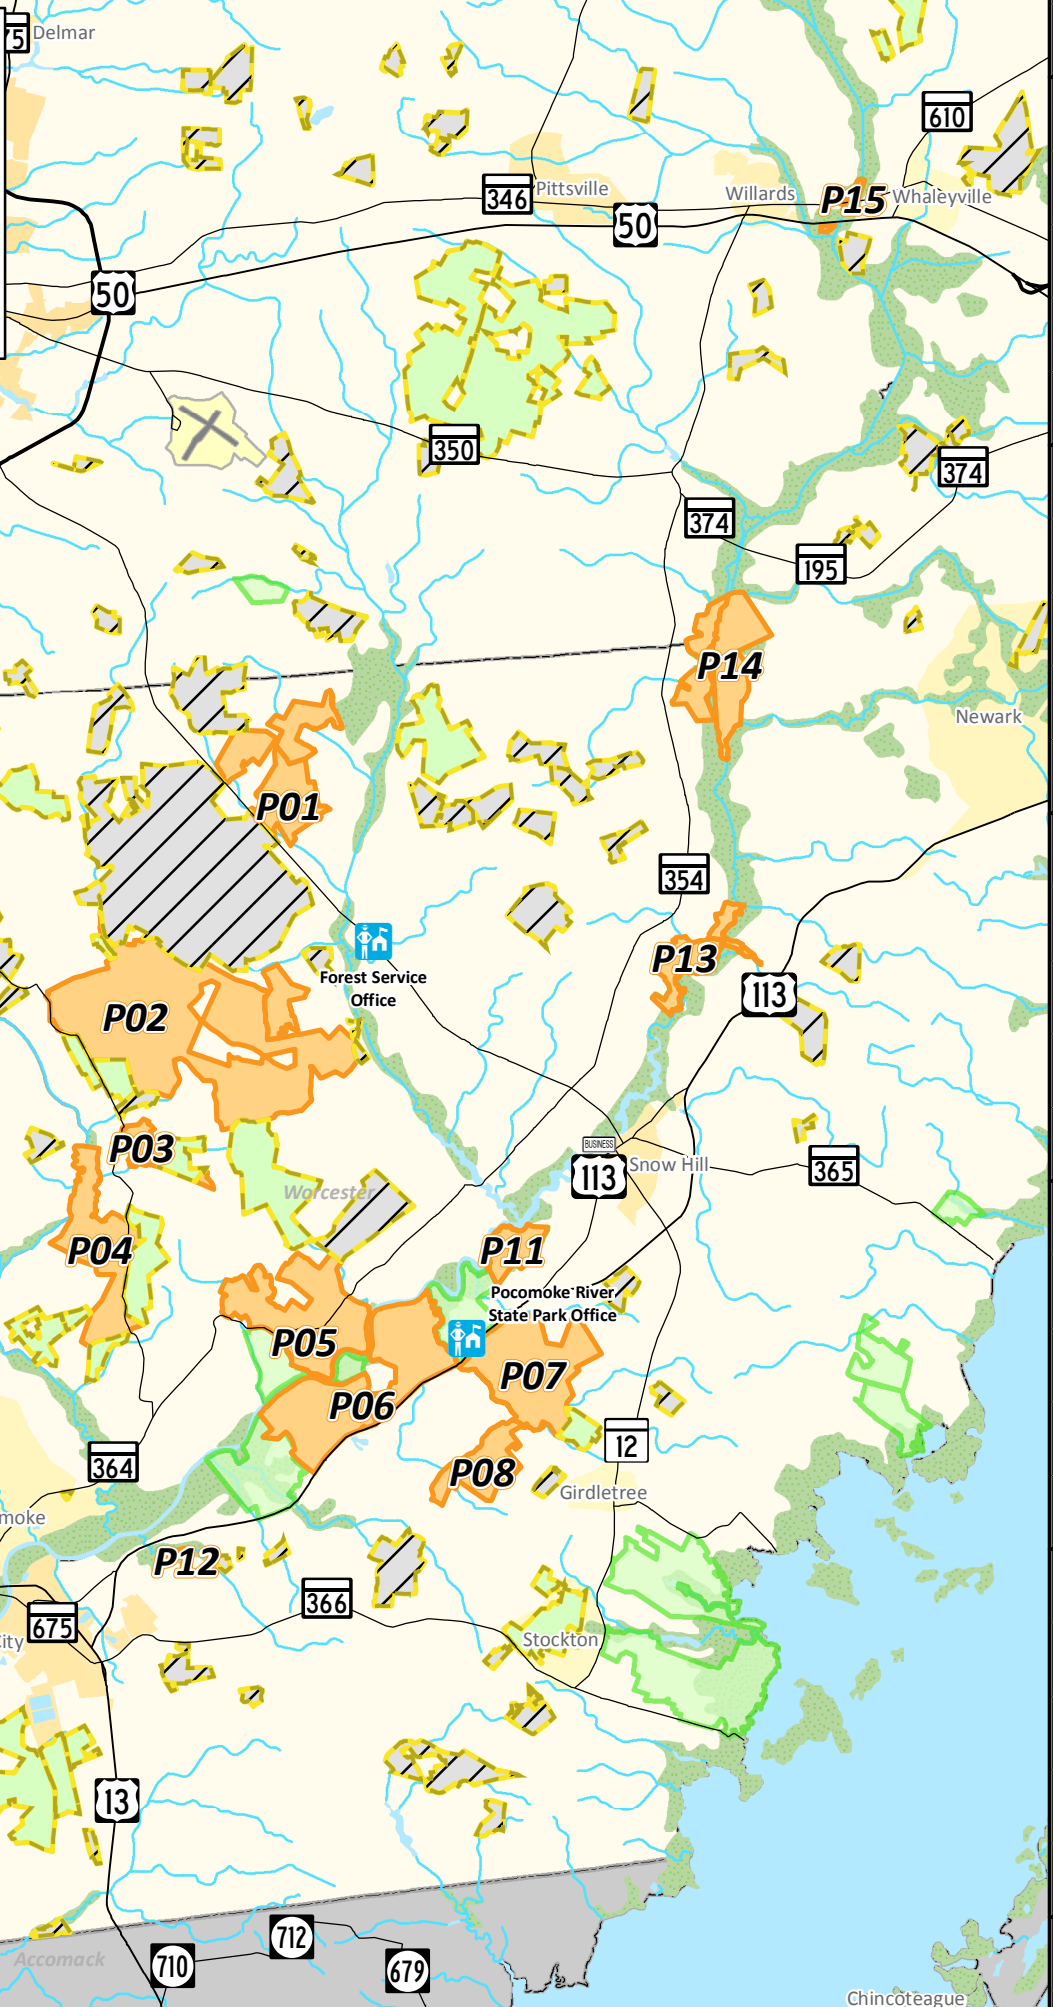

75°40'0"W

75°35'0"W

75°30'0"W

75°25'0"W

75°20'0"W

38°25'0"N  
38°20'0"N  
38°15'0"N  
38°10'0"N  
38°05'0"N  
38°00'0"N

# Pocomoke State Forest

0 1 2 3 4 5 Miles

1:190,080 1 inch = 3 miles

Chincoteague