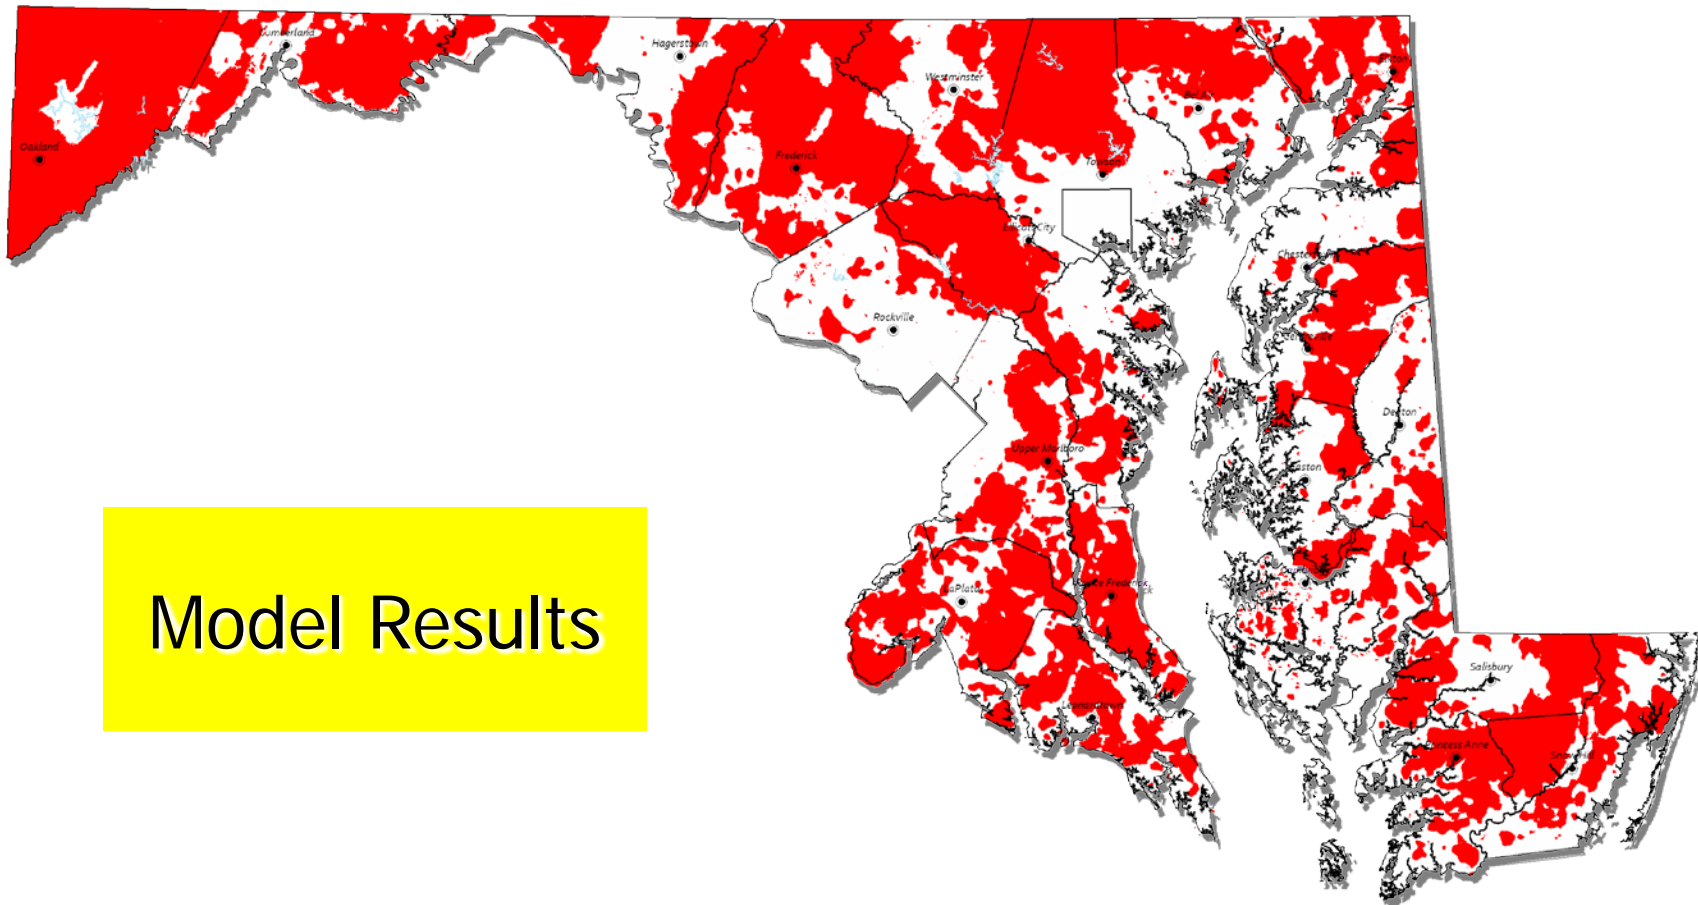

USFS NATIONAL THEMES
Conserve Working Forests

<i>Priority Areas Combined to Produce the National Theme Priority Areas</i>	
<i>Components</i>	<i>Development & Parcelization Risk</i>
	<i>Water Quality</i>
	<i>Economic Viability</i>
	<i>Forest Health Risk</i>

Each data layer represents a theme or element that influences the model outcome.

USFS NATIONAL THEMES
Conserve Working Forests

Model Results

MARYLAND DEPARTMENT OF NATURAL RESOURCES Forest Service

USFS NATIONAL THEMES *Conserve Working Forests*

Priority Areas

Conserving Maryland's Working Forests