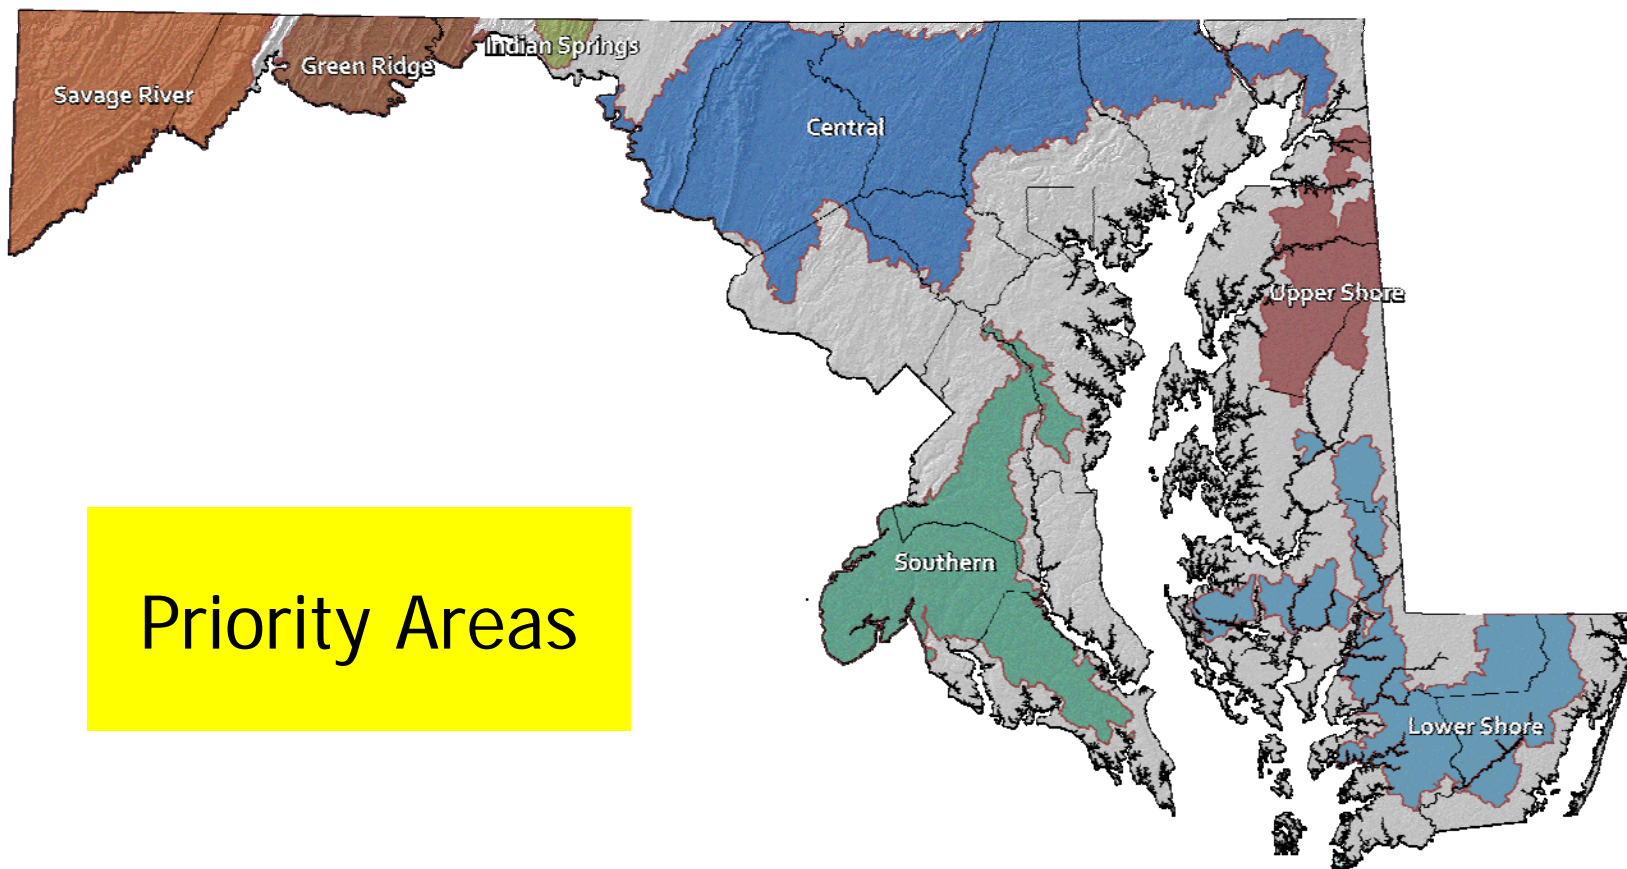

Each data layer represents a theme or element that influences the model outcome.

USFS NATIONAL THEMES
Conserve Working Forests

Model Results

MARYLAND DEPARTMENT OF NATURAL RESOURCES Forest Service

USFS NATIONAL THEMES *Conserve Working Forests*

Priority Areas

Conserving Maryland's Working Forests