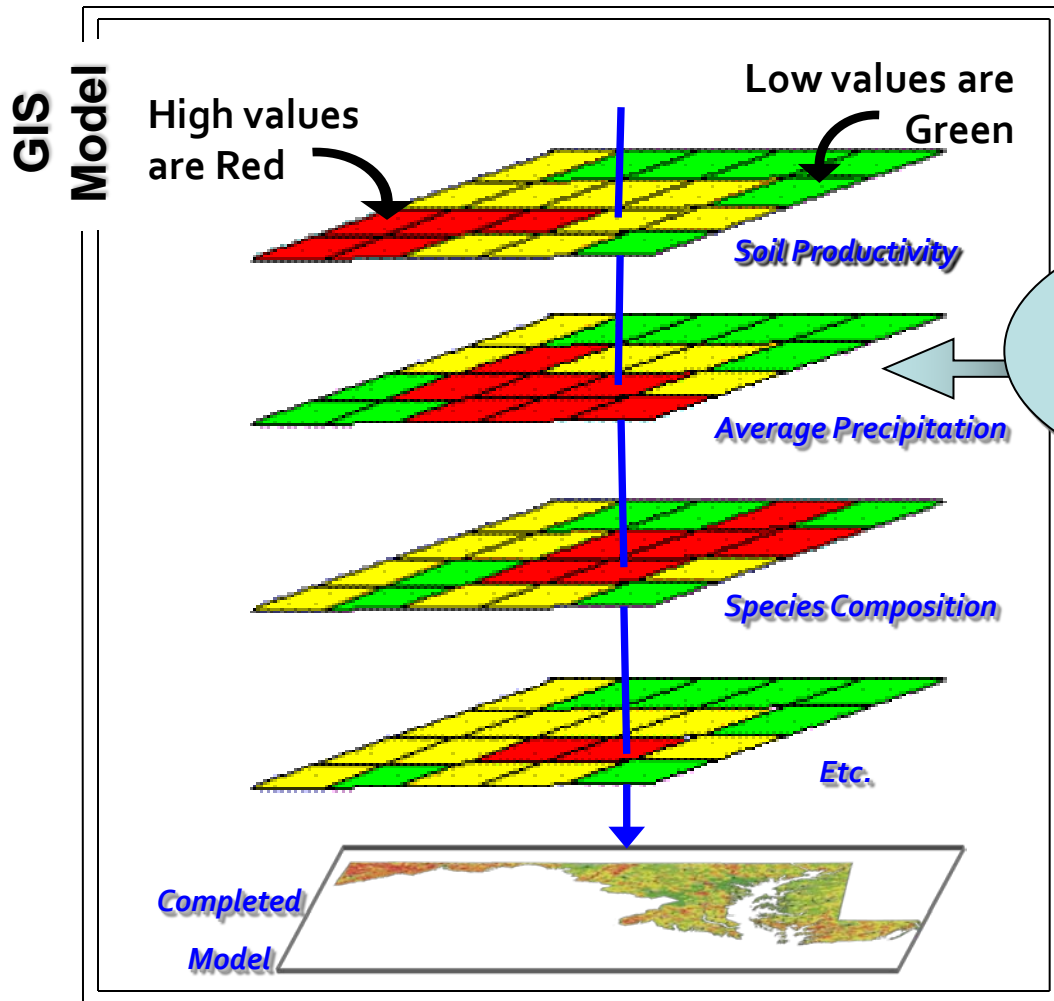

USFS NATIONAL THEMES
Conserve Working Forests

<i>Priority Areas Combined to Produce the National Theme Priority Areas</i>	
<i>Components</i>	<i>Development & Parcelization Risk</i>
	<i>Water Quality</i>
	<i>Economic Viability</i>
	<i>Forest Health Risk</i>

Each data layer represents a theme or element that influences the model outcome.

USFS NATIONAL THEMES
Conserve Working Forests

Model Results

MARYLAND DEPARTMENT OF NATURAL RESOURCES Forest Service

USFS NATIONAL THEMES *Conserve Working Forests*

Priority Areas

Conserving Maryland's Working Forests