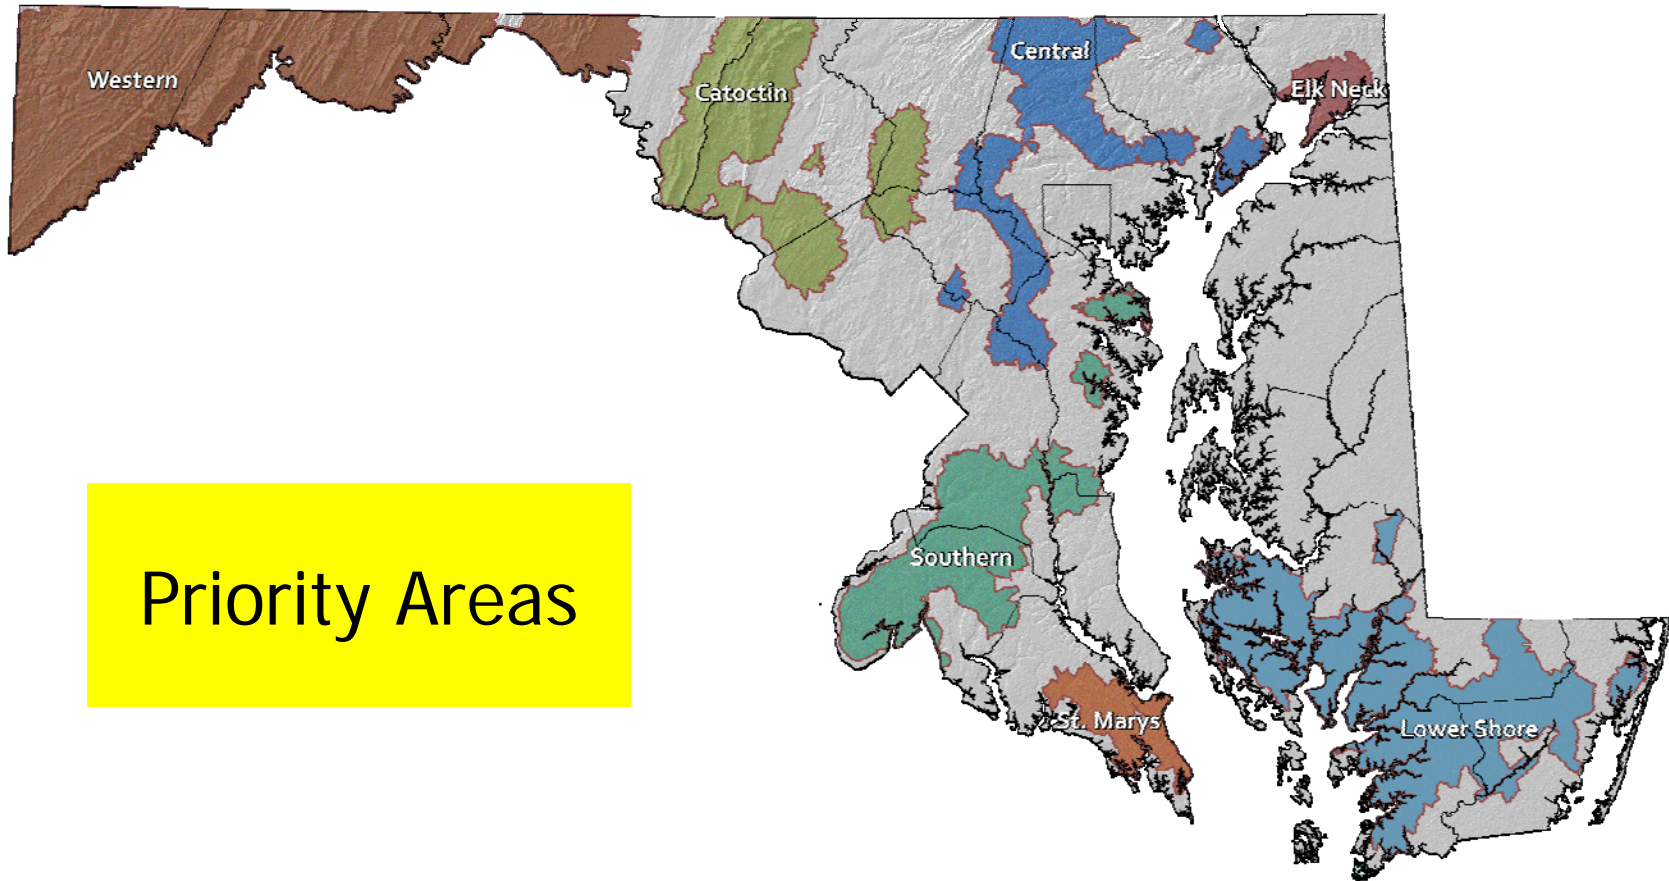

USFS NATIONAL THEMES  
*Protect Forests From Harm*

*Priority Areas Combined to Produce the National Theme Priority Areas*

<i>Components</i>	<i>Wildland Fire Risk</i>
	<i>Forest Health Risk</i>

Each data layer represents a theme or element that influences the model outcome.

USFS NATIONAL THEMES  
*Protect Forests From Harm*

Model Results

USFS NATIONAL THEMES  
*Protect Forests From Harm*

Priority Areas