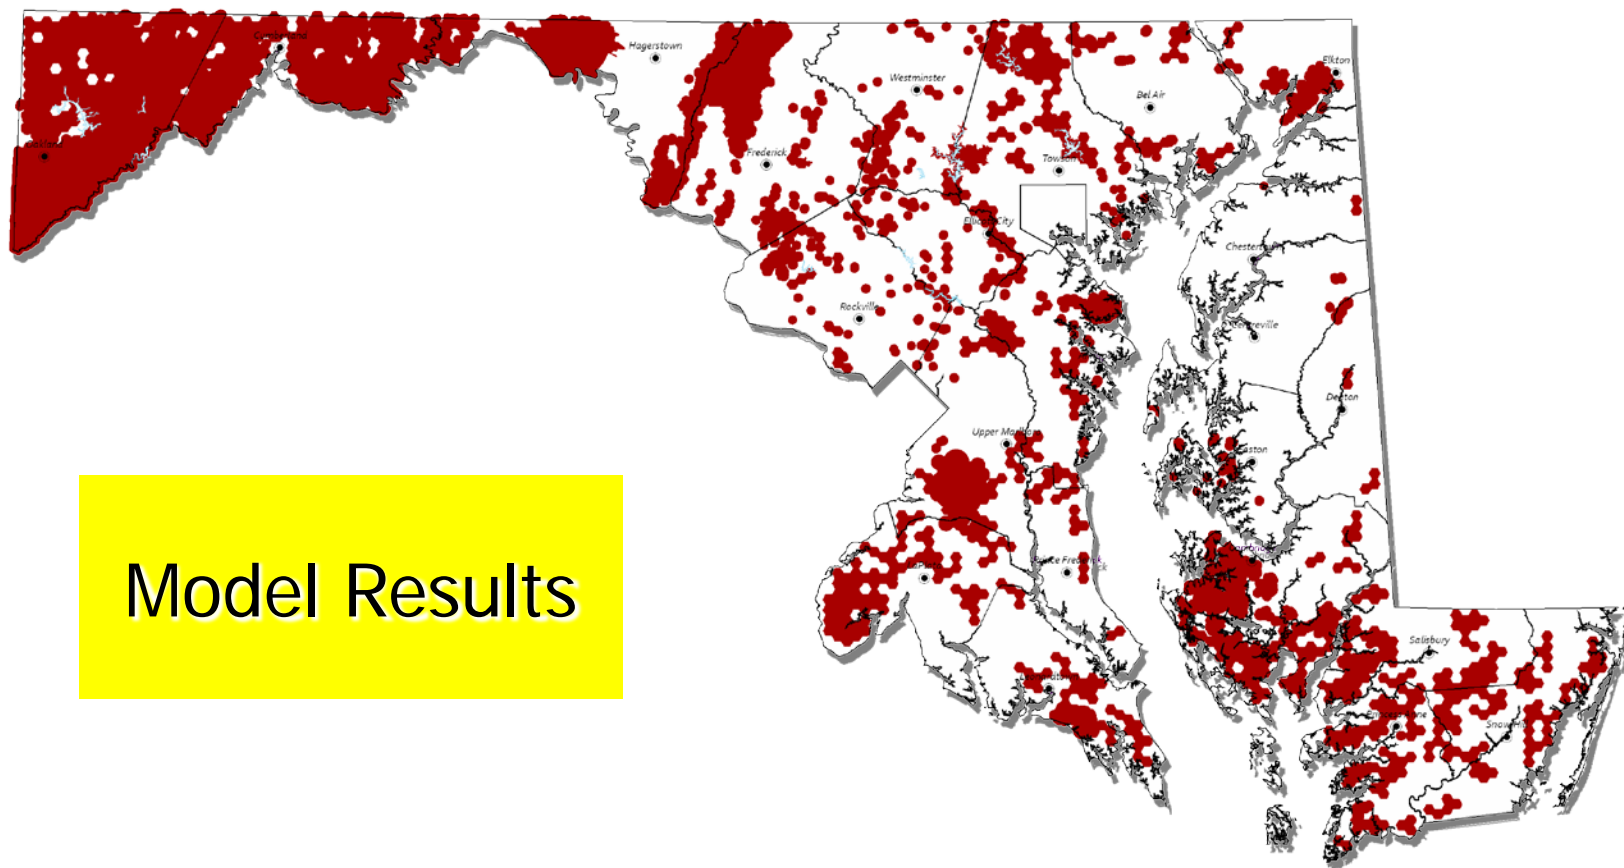

USFS NATIONAL THEMES  
*Protect Forests From Harm*

*Priority Areas Combined to Produce the National Theme Priority Areas*

<i>Components</i>	<i>Wildland Fire Risk</i>
	<i>Forest Health Risk</i>

Each data layer represents a theme or element that influences the model outcome.

USFS NATIONAL THEMES  
*Protect Forests From Harm*

Model Results

USFS NATIONAL THEMES  
*Protect Forests From Harm*

Priority Areas