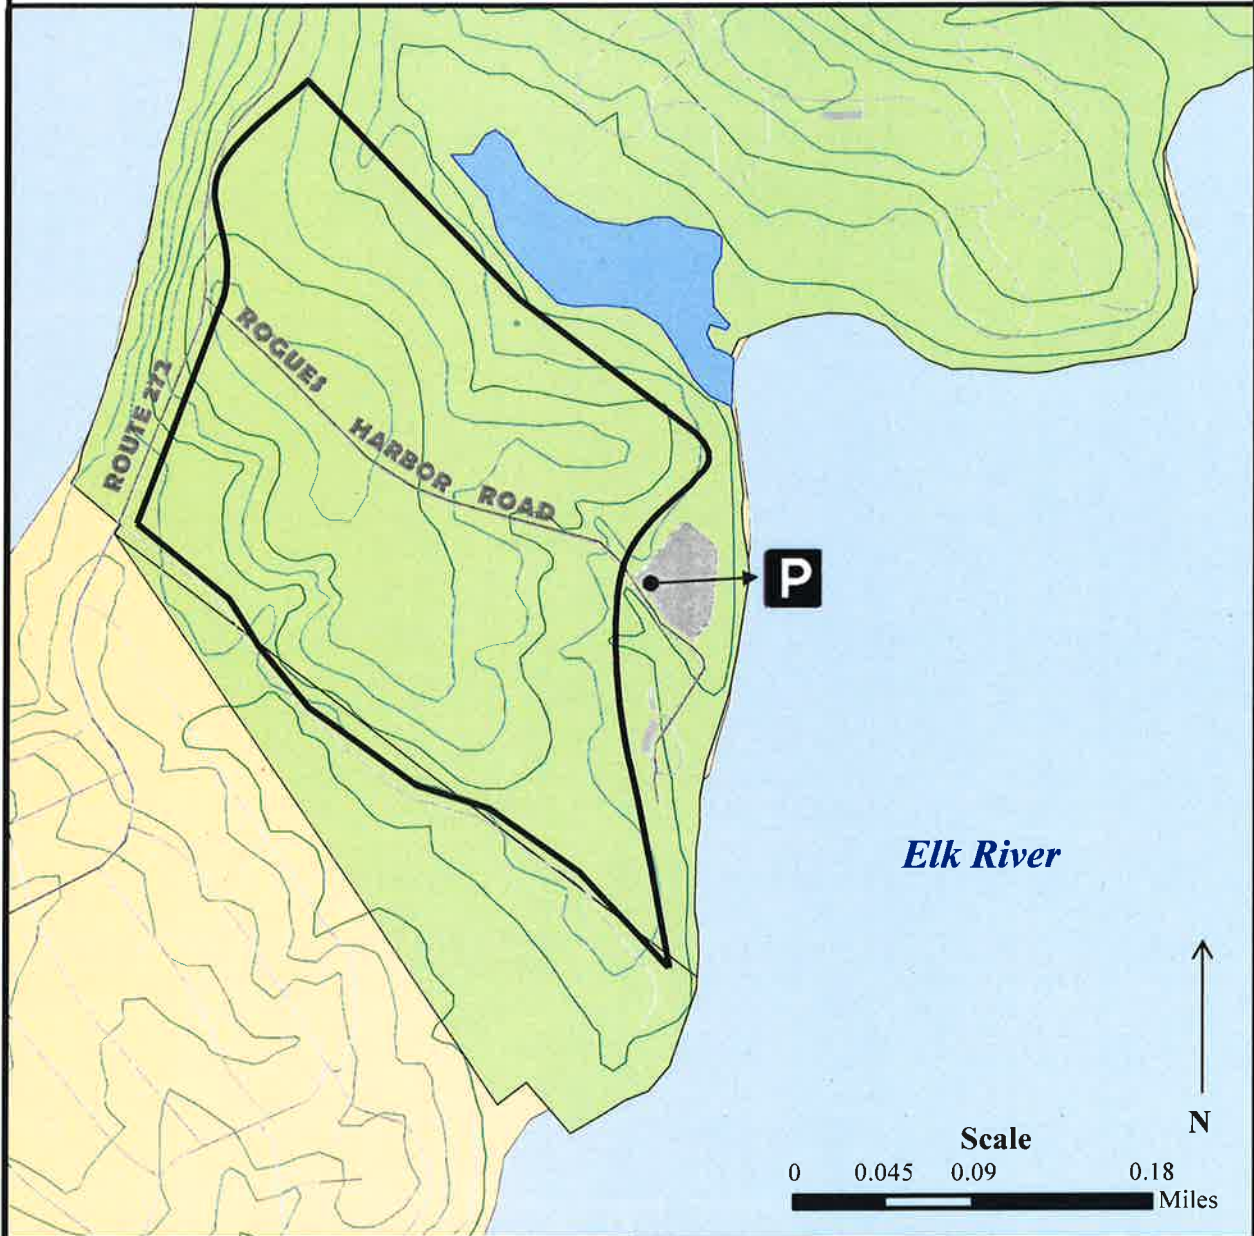

Elk Neck State Park - Turkey Point Managed Hunting Area Map

This map is only to be used as a guide to the general location of the hunting areas and their boundaries. You must look carefully for the signs that are posted on the trees along the boundary lines. You are responsible for staying within the managed hunting area. For more hunting information, please see the rules and regulations for the appropriate year.

Legend	
 Park Property	 Hunting Area
 Private Property	 Exclusion Zone (no hunting)
 Water	 Hunter Parking and Sign-in

Elk Neck State Park - Rogues Harbor Managed Hunting Area Map

This map is only to be used as a guide to the general location of the hunting areas and their boundaries. You must look carefully for the signs that are posted on the trees along the boundary lines. You are responsible for staying within the managed hunting area. For more hunting information, please see the rules and regulations for the appropriate year.

This map is only to be used as a guide to the general location of the hunting areas and their boundaries. You must look carefully for the signs that are posted on the trees along the boundary lines. You are responsible for staying within the managed hunting area. For more hunting information, please see the rules and regulations for the appropriate year.

Legend

-  Park Property
-  Hunting Area
-  Private Property
-  Exclusion Zone (no hunting)
-  Water
-  Hunter Sign-in

Elk Neck State Park - Carter Property Managed Hunting Area Map

This map is only to be used as a guide to the general location of the hunting areas and their boundaries. You must look carefully for the signs that are posted on the trees along the boundary lines. You are responsible for staying within the managed hunting area. For more hunting information, please see the rules and regulations for the appropriate year.