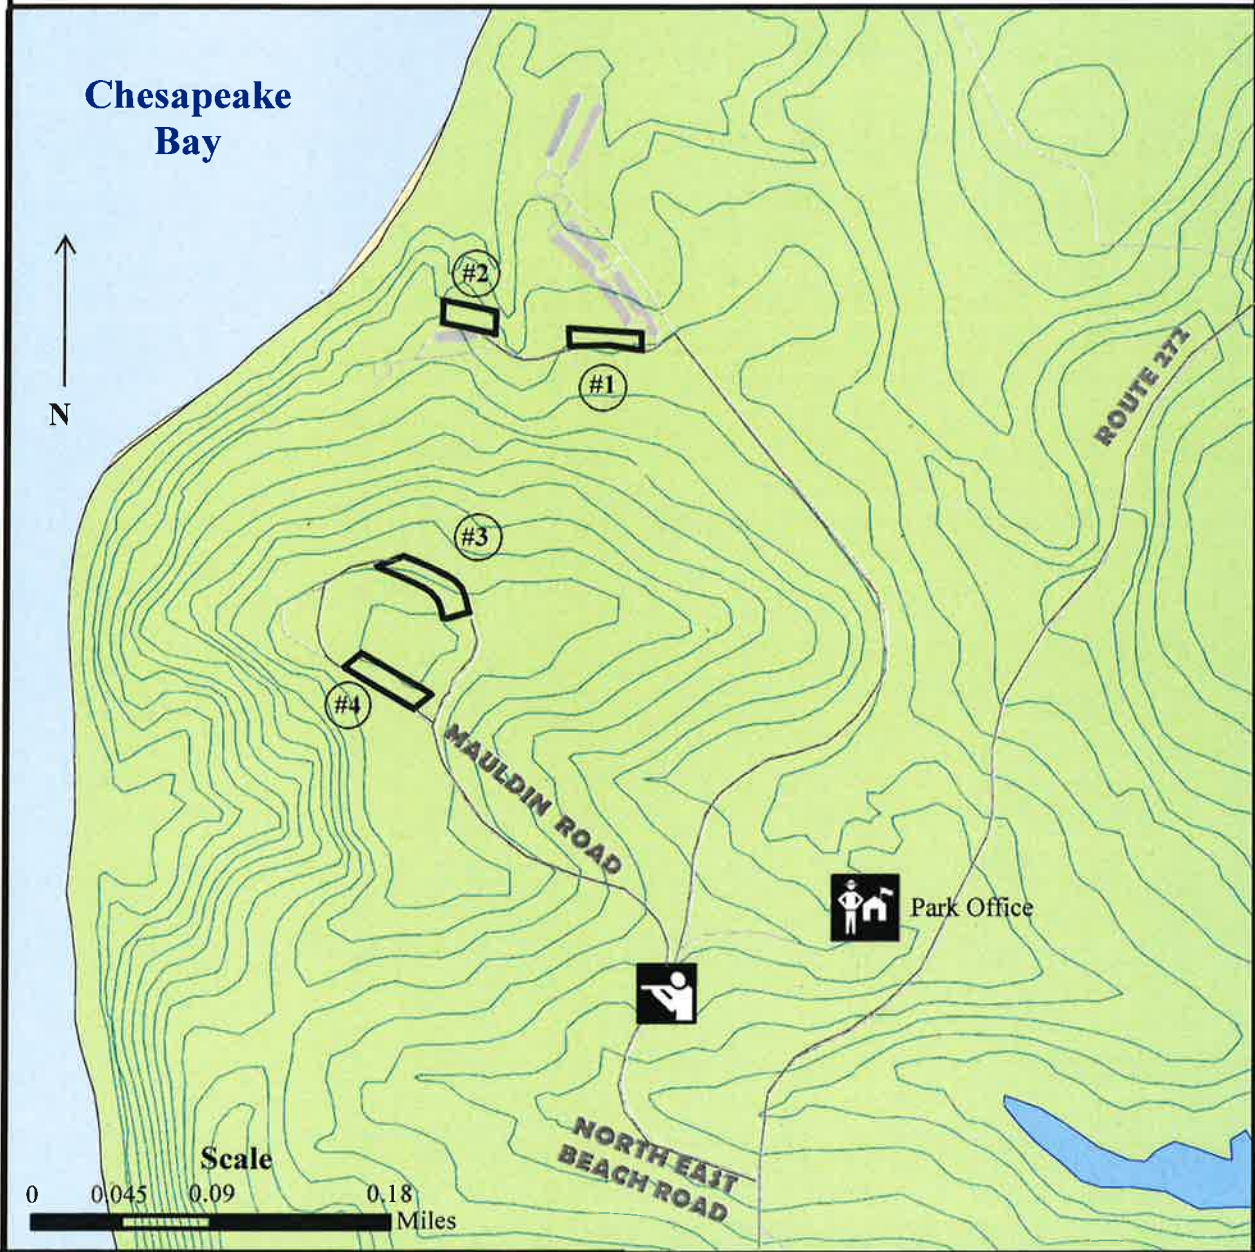

Elk Neck State Park - North East Beach Disabled Hunting Area Map

This map is only to be used as a guide to the general location of the hunting areas and their boundaries. You must look carefully for the signs that are posted on the trees along the boundary lines. You are responsible for staying within the managed hunting area. For more hunting information, please see the rules and regulations for the appropriate year.

Legend

- Park Property
- Hunting Area
- Private Property
- Exclusion Zone (no hunting)
- Water
- Hunter Sign-in