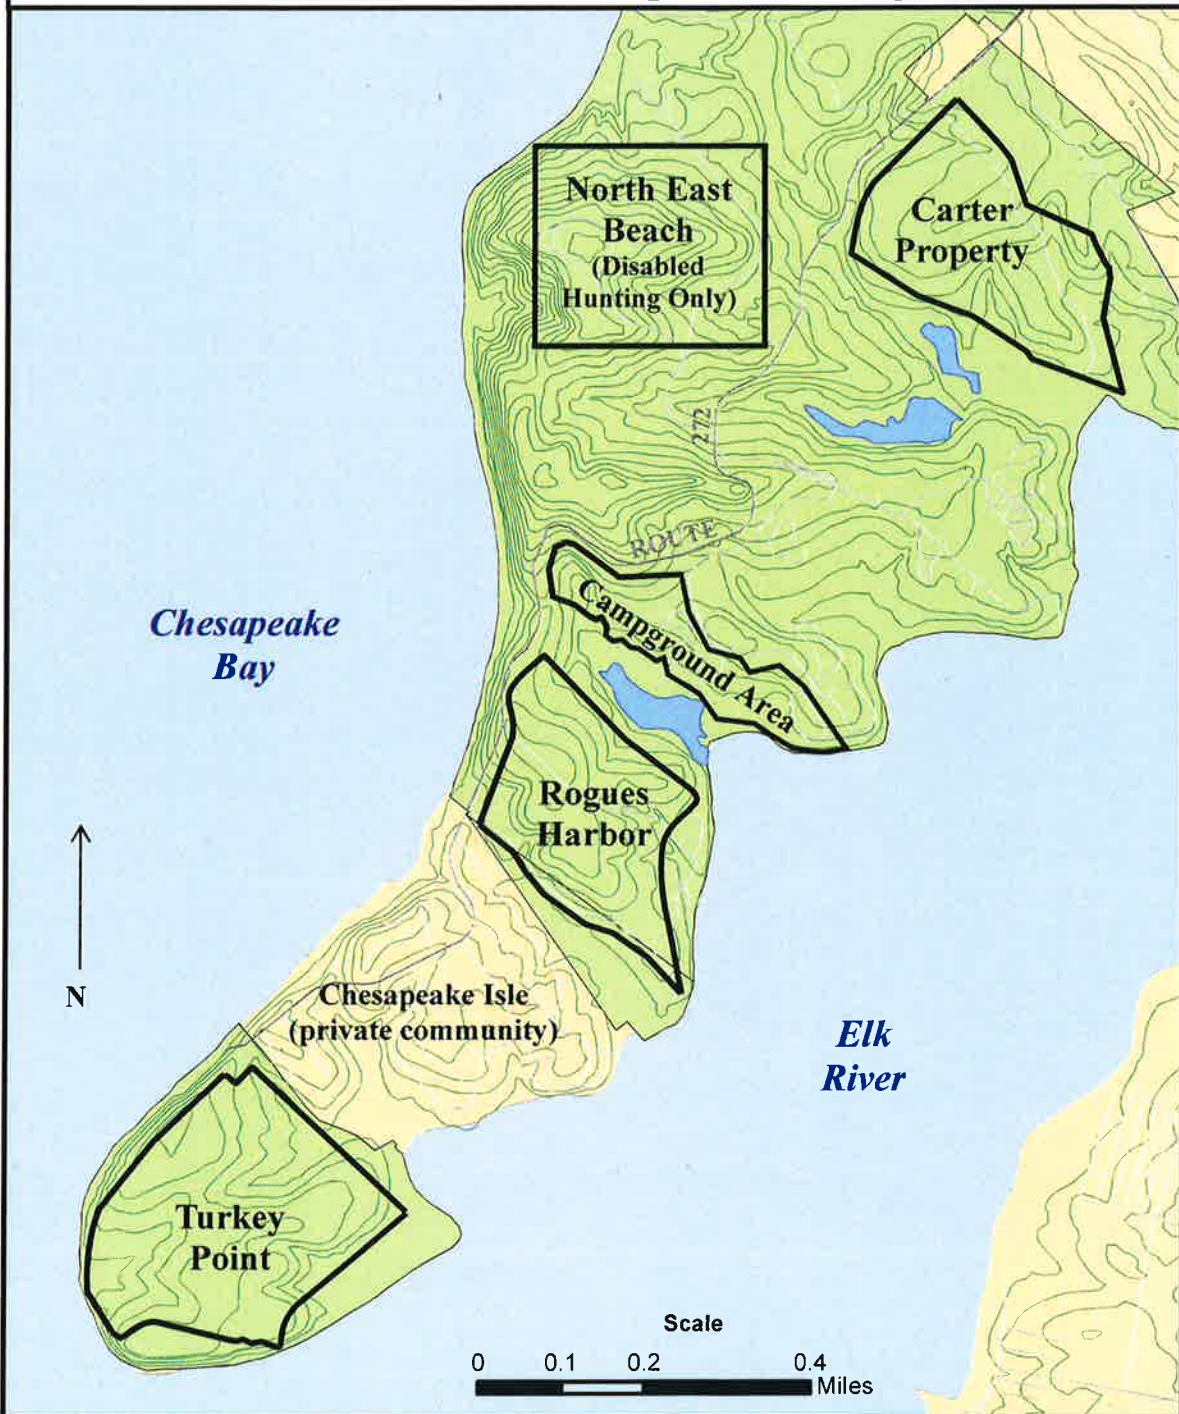

Elk Neck State Park - Managed Hunting Area Maps

Elk Neck State Park • 4395 Turkey Point Road • North East, Maryland •
410-287-5333 • www.dnr.maryland.gov/publiclands/Pages/central/elkneck.aspx • Maryland Natural Resources Police 410-260-8888 •