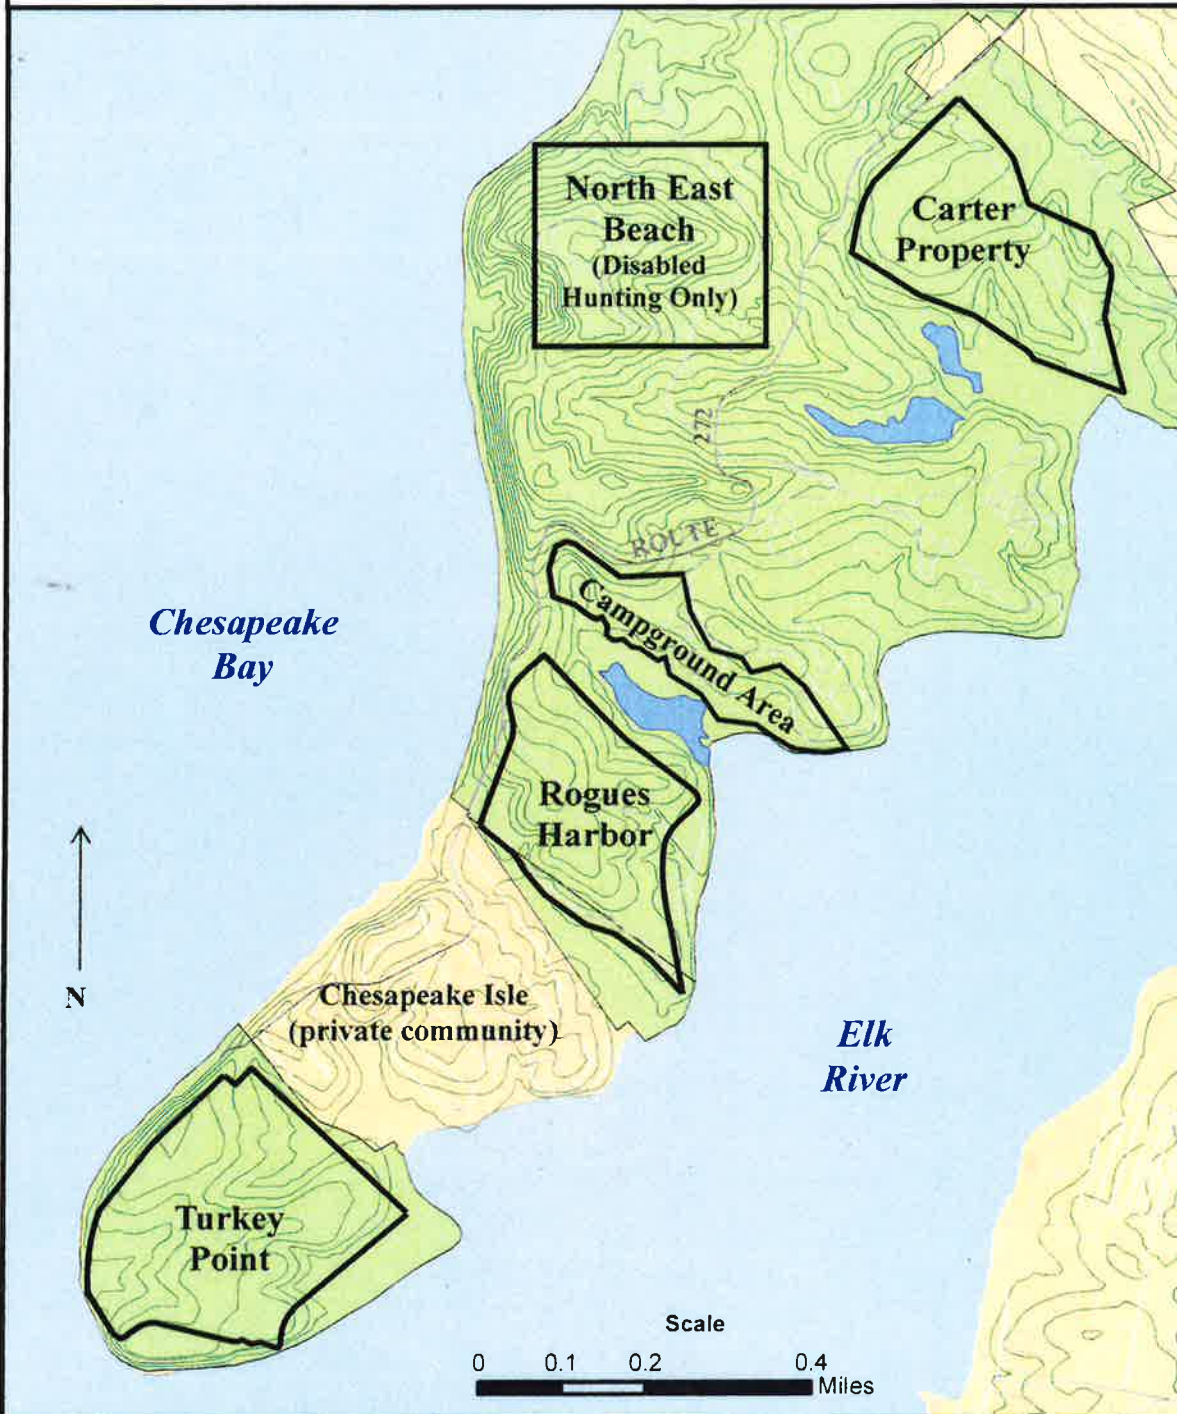

Elk Neck State Park - Managed Hunting Area Maps

Elk Neck State Park • 4395 Turkey Point Road • North East, Maryland •
410-287-5333 • www.dnr.maryland.gov/publiclands/Pages/central/elkneck.aspx • Maryland Natural Resources Police 410-260-8888 •