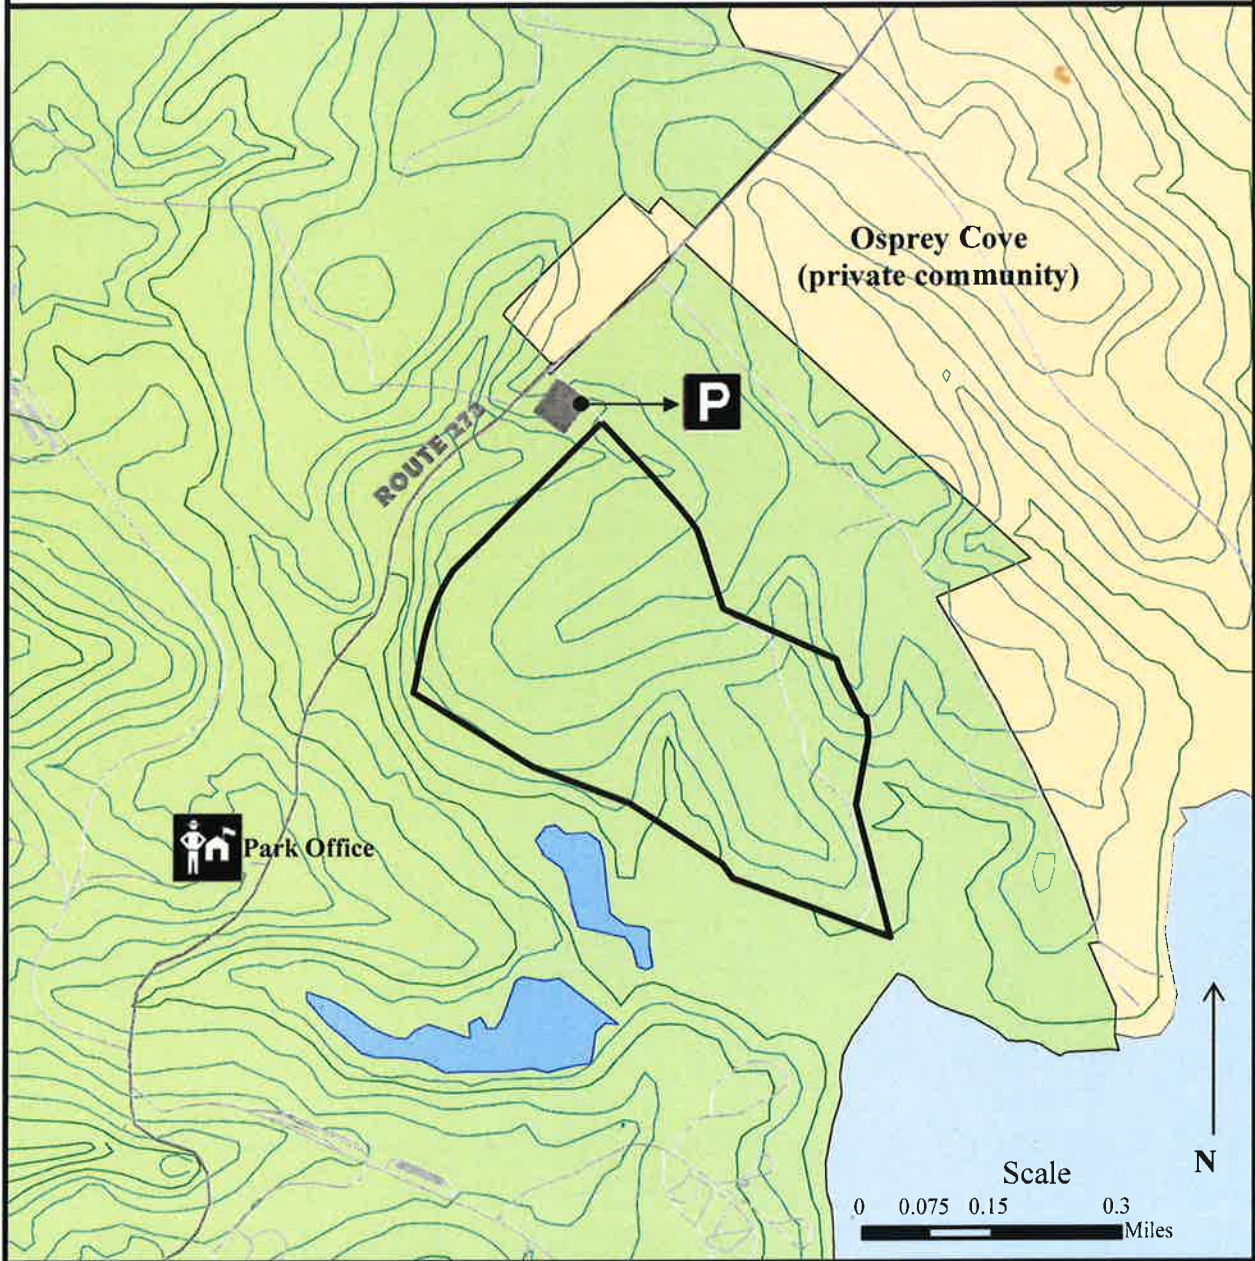

Legend	
 Park Property	 Hunting Area
 Private Property	 Exclusion Zone (no hunting)
 Water	 Hunter Parking and Sign-in

Elk Neck State Park - Rogues Harbor Managed Hunting Area Map

This map is only to be used as a guide to the general location of the hunting areas and their boundaries. You must look carefully for the signs that are posted on the trees along the boundary lines. You are responsible for staying within the managed hunting area. For more hunting information, please see the rules and regulations for the appropriate year.

This map is only to be used as a guide to the general location of the hunting areas and their boundaries. You must look carefully for the signs that are posted on the trees along the boundary lines. You are responsible for staying within the managed hunting area. For more hunting information, please see the rules and regulations for the appropriate year.

Legend

-  Park Property
-  Hunting Area
-  Private Property
-  Exclusion Zone (no hunting)
-  Water
-  Hunter Sign-in

Elk Neck State Park - Carter Property Managed Hunting Area Map

This map is only to be used as a guide to the general location of the hunting areas and their boundaries. You must look carefully for the signs that are posted on the trees along the boundary lines. You are responsible for staying within the managed hunting area. For more hunting information, please see the rules and regulations for the appropriate year.