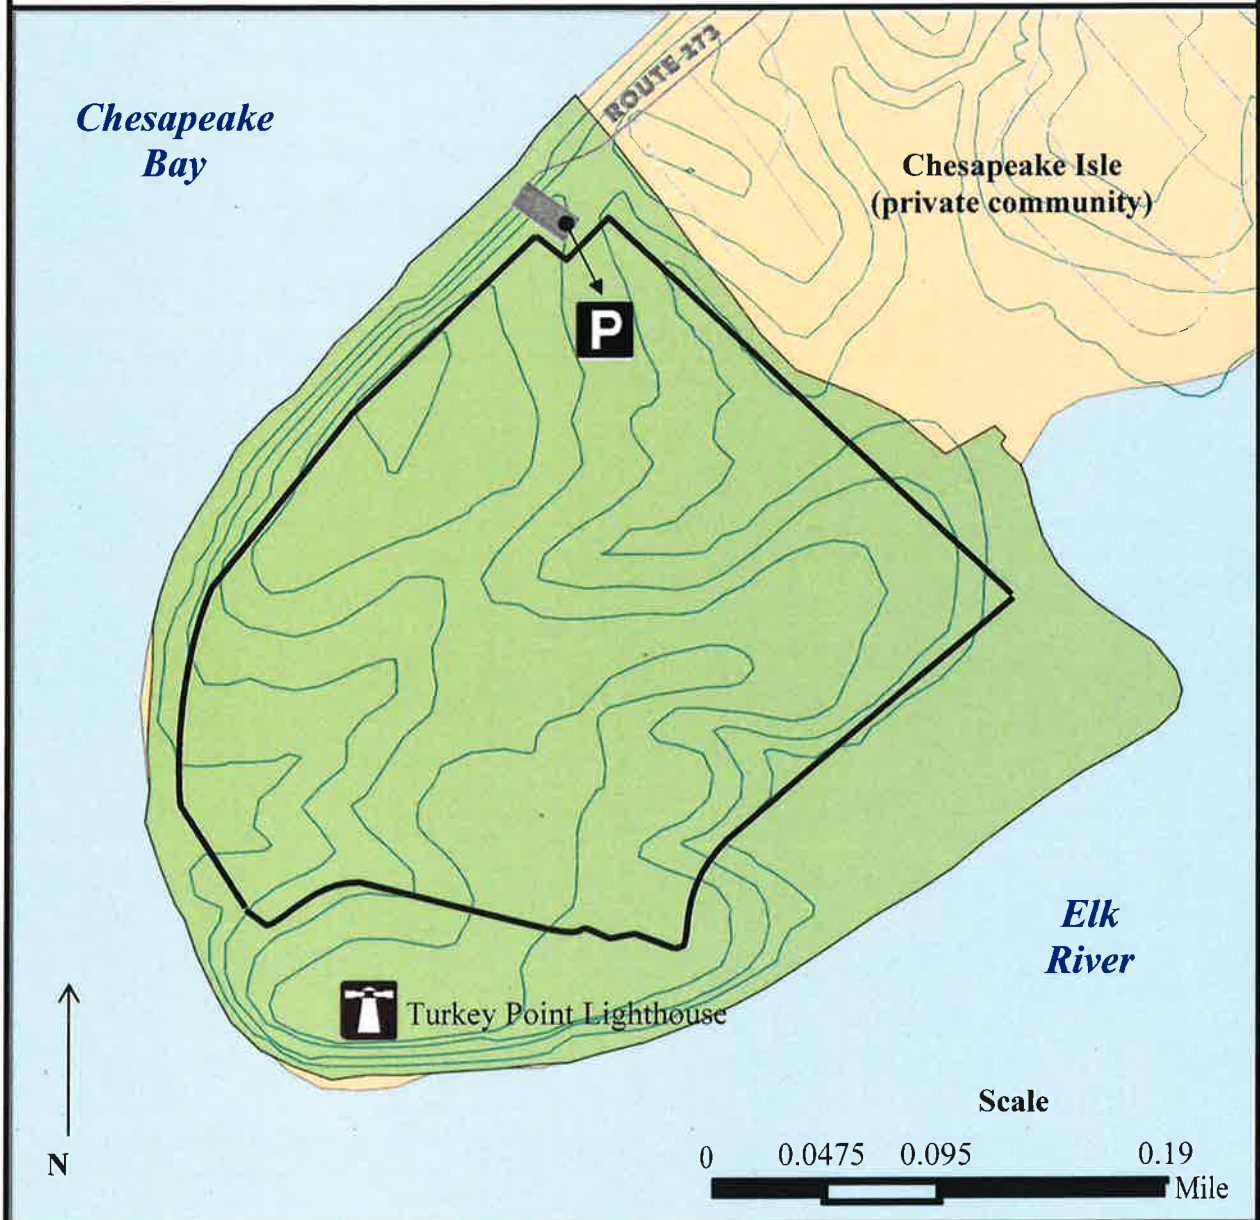

Elk Neck State Park - Turkey Point Managed Hunting Area Map

This map is only to be used as a guide to the general location of the hunting areas and their boundaries. You must look carefully for the signs that are posted on the trees along the boundary lines. You are responsible for staying within the managed hunting area. For more hunting information, please see the rules and regulations for the appropriate year.

Legend	
 Park Property	 Hunting Area
 Private Property	 Exclusion Zone (no hunting)
 Water	 Hunter Parking and Sign-in

Elk Neck State Park - Rogues Harbor Managed Hunting Area Map

This map is only to be used as a guide to the general location of the hunting areas and their boundaries. You must look carefully for the signs that are posted on the trees along the boundary lines. You are responsible for staying within the managed hunting area. For more hunting information, please see the rules and regulations for the appropriate year.

This map is only to be used as a guide to the general location of the hunting areas and their boundaries. You must look carefully for the signs that are posted on the trees along the boundary lines. You are responsible for staying within the managed hunting area. For more hunting information, please see the rules and regulations for the appropriate year.

Legend

-  Park Property
-  Hunting Area
-  Private Property
-  Exclusion Zone (no hunting)
-  Water
-  Hunter Sign-in

Elk Neck State Park - Carter Property Managed Hunting Area Map

This map is only to be used as a guide to the general location of the hunting areas and their boundaries. You must look carefully for the signs that are posted on the trees along the boundary lines. You are responsible for staying within the managed hunting area. For more hunting information, please see the rules and regulations for the appropriate year.