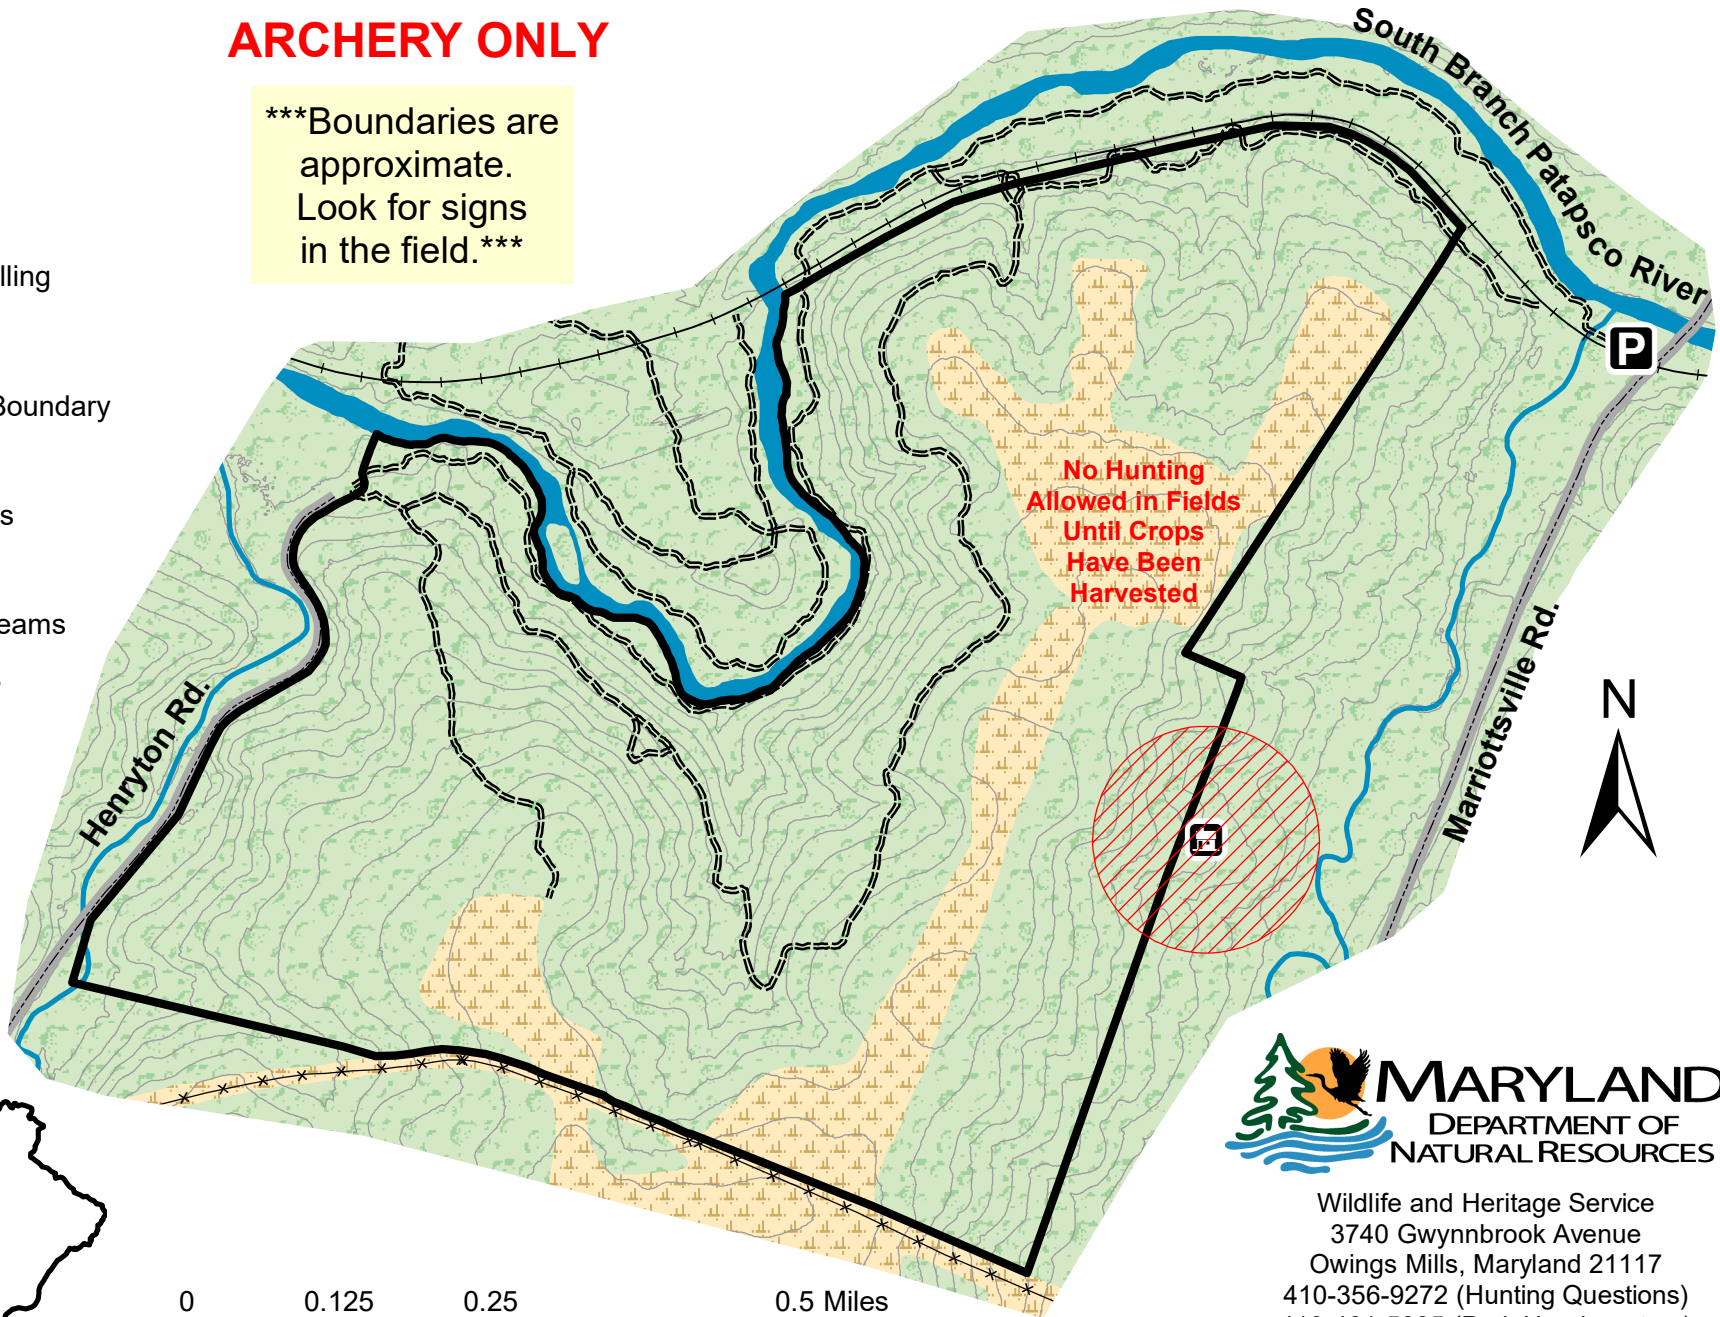

Patapsco Valley State Park - Area 5 Marriottsville Road Marriottsville, Maryland (Howard County)

ARCHERY ONLY

Legend

- Safety Zone
- Pipeline
- Occupied Dwelling
- Parking Area
- Hunting Area Boundary
- Trails
- Railroad Tracks
- Roads
- Rivers and Streams
- 20 ft. Contours
- Fields
- Mixed Forest

Boundaries are approximate. Look for signs in the field.

No Hunting Allowed in Fields Until Crops Have Been Harvested

Wildlife and Heritage Service
3740 Gwynnbrook Avenue
Owings Mills, Maryland 21117
410-356-9272 (Hunting Questions)
410-461-5005 (Park Headquarters)