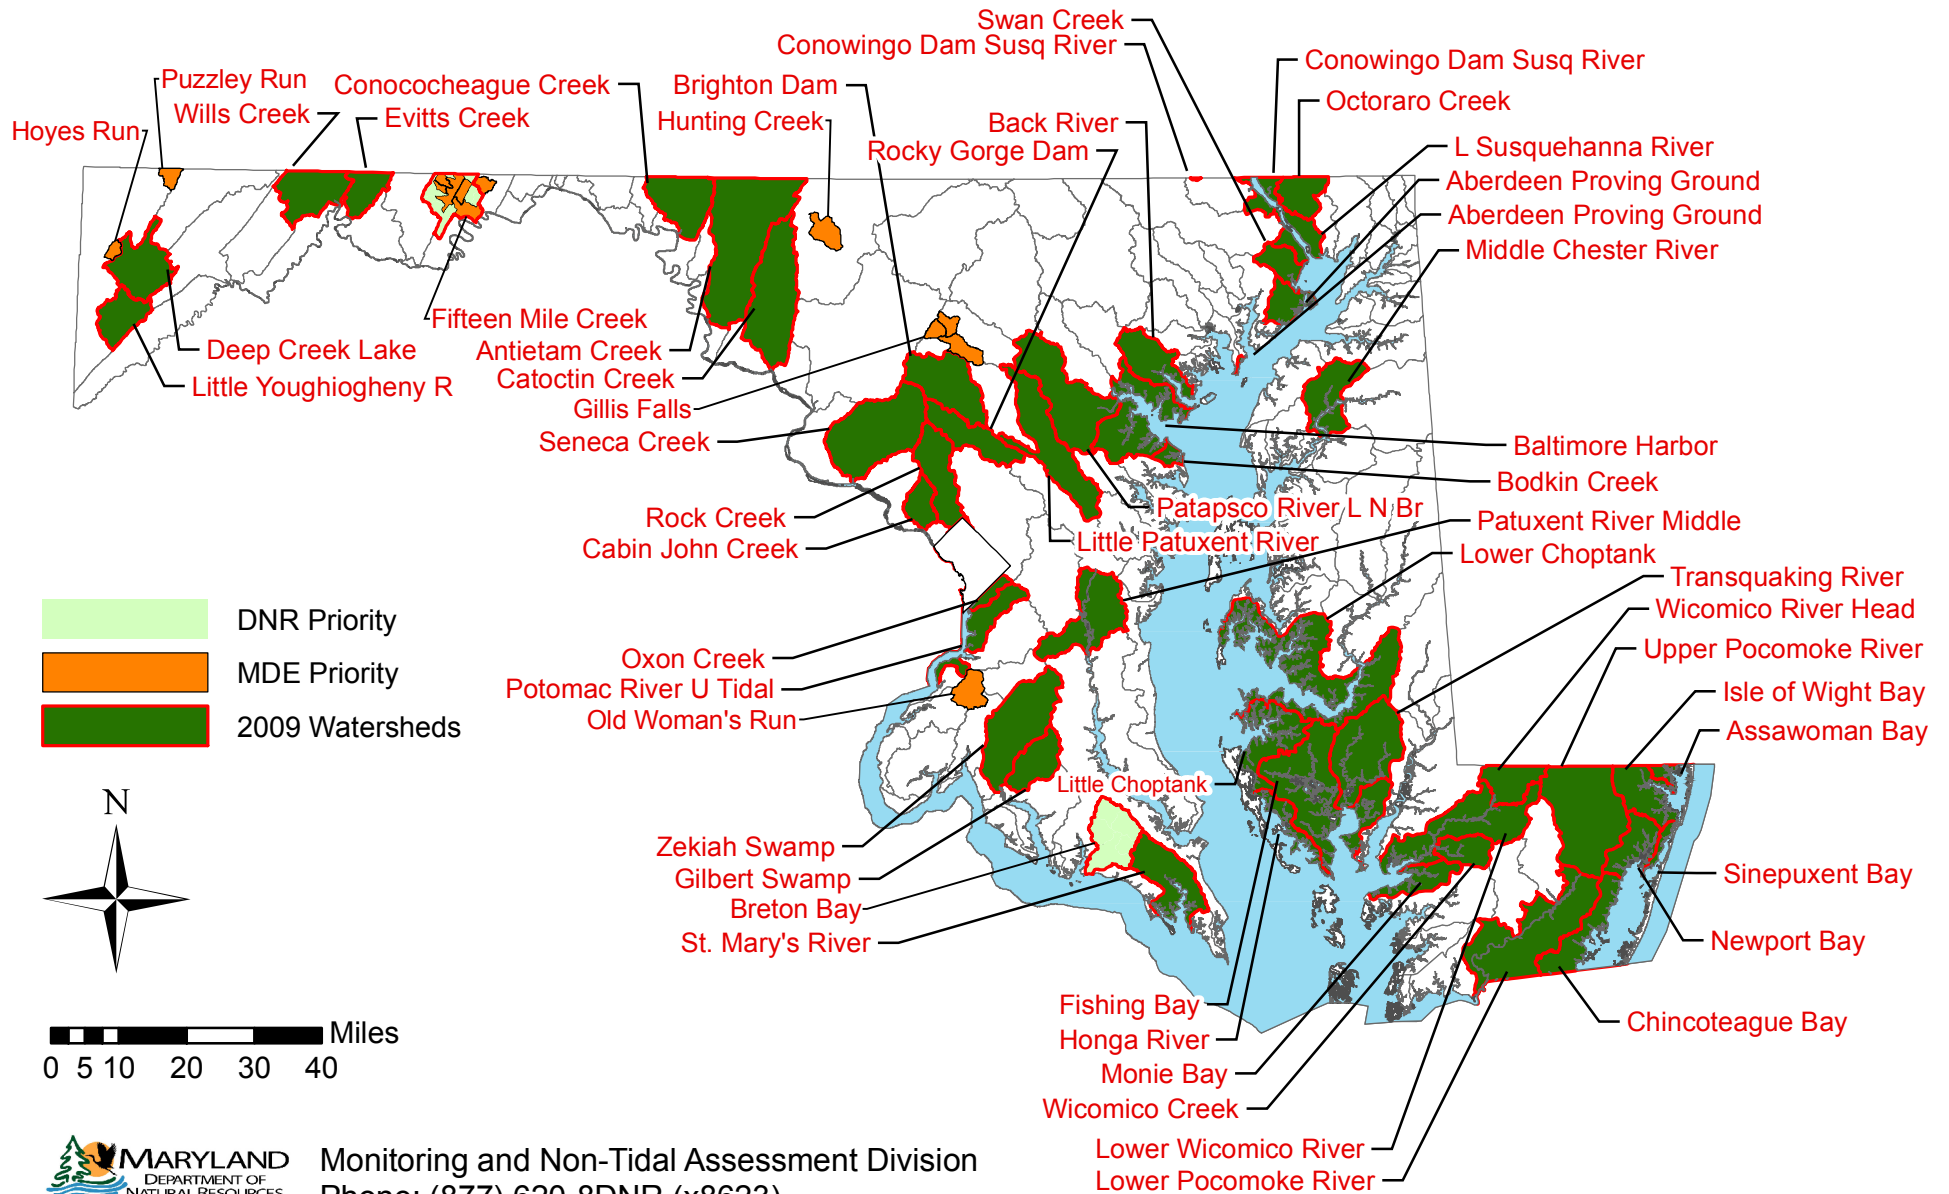

# 2009 Maryland Biological Stream Survey and Stream Waders Watersheds

Monitoring and Non-Tidal Assessment Division

Phone: (877) 620-8DNR (x8623)

Web: [www.dnr.md.gov/streams/mbss/mbss\\_volun.html](http://www.dnr.md.gov/streams/mbss/mbss_volun.html)