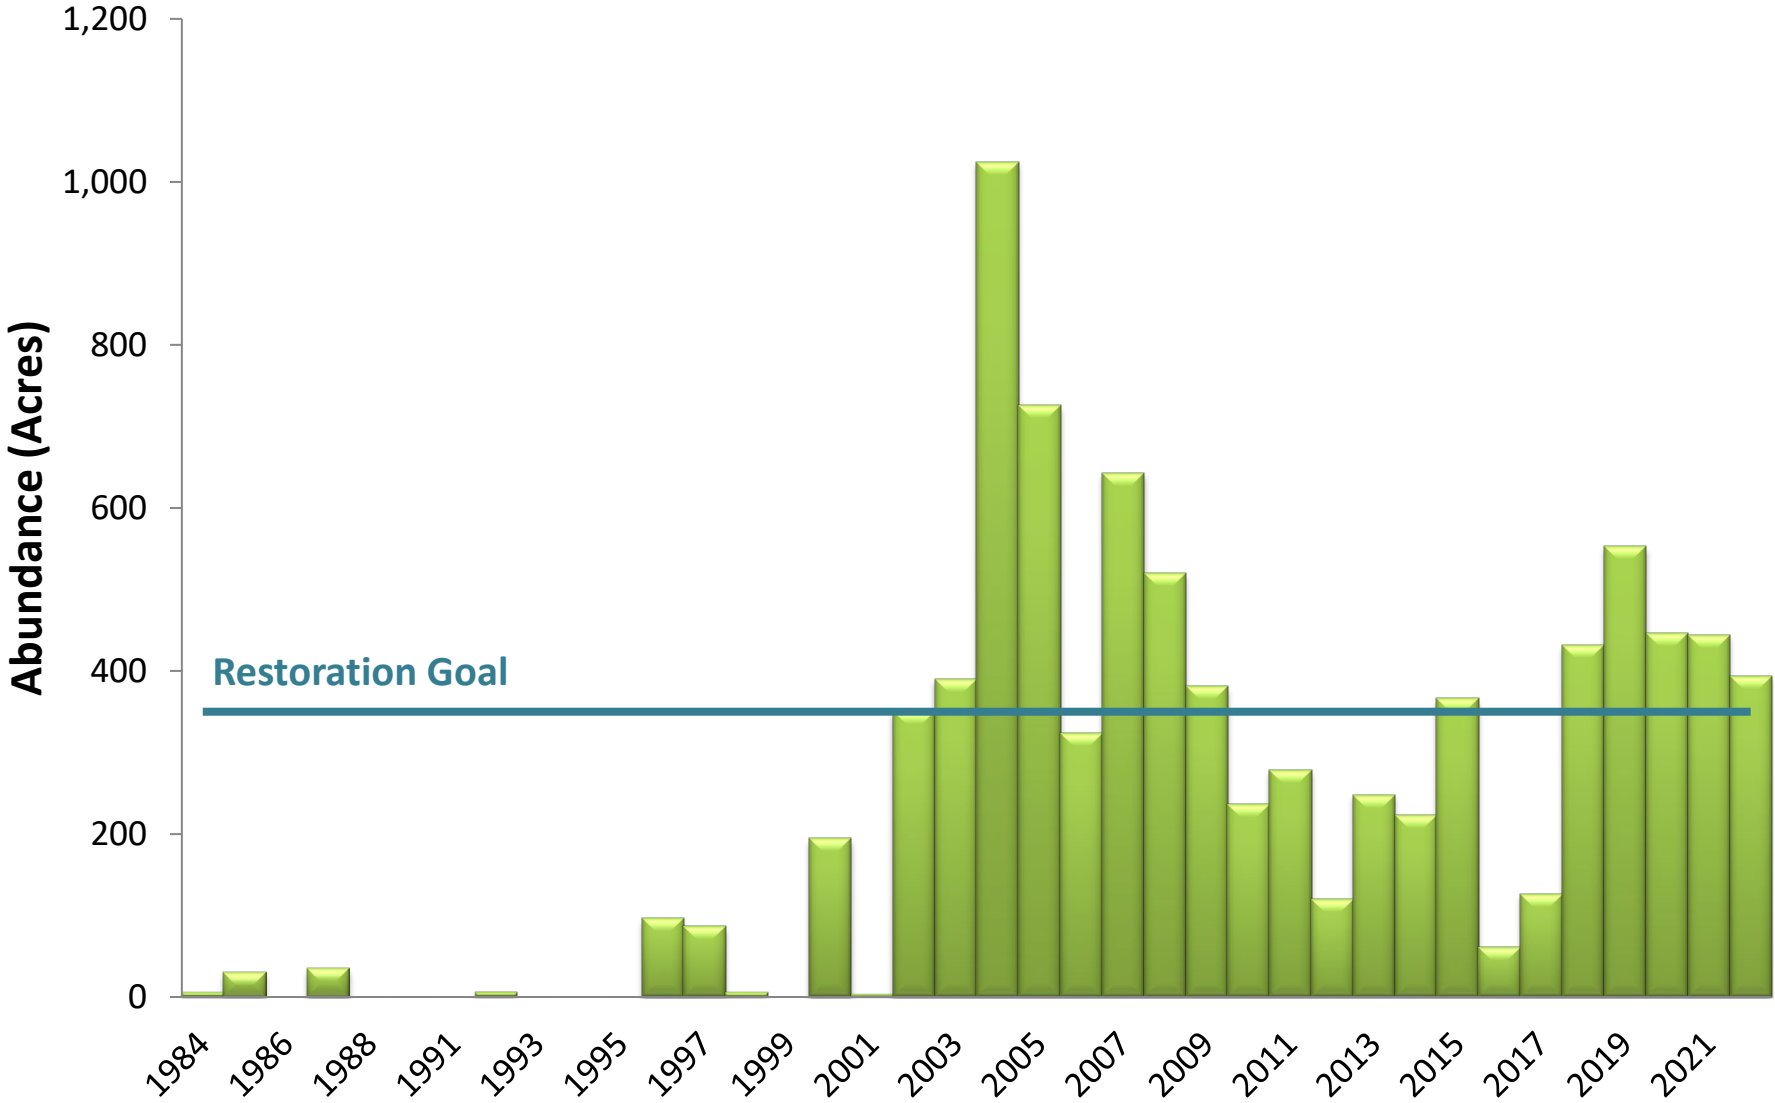

# Bush River (Oligohaline)

Partial data for 1984, 1986, 1999, 2001