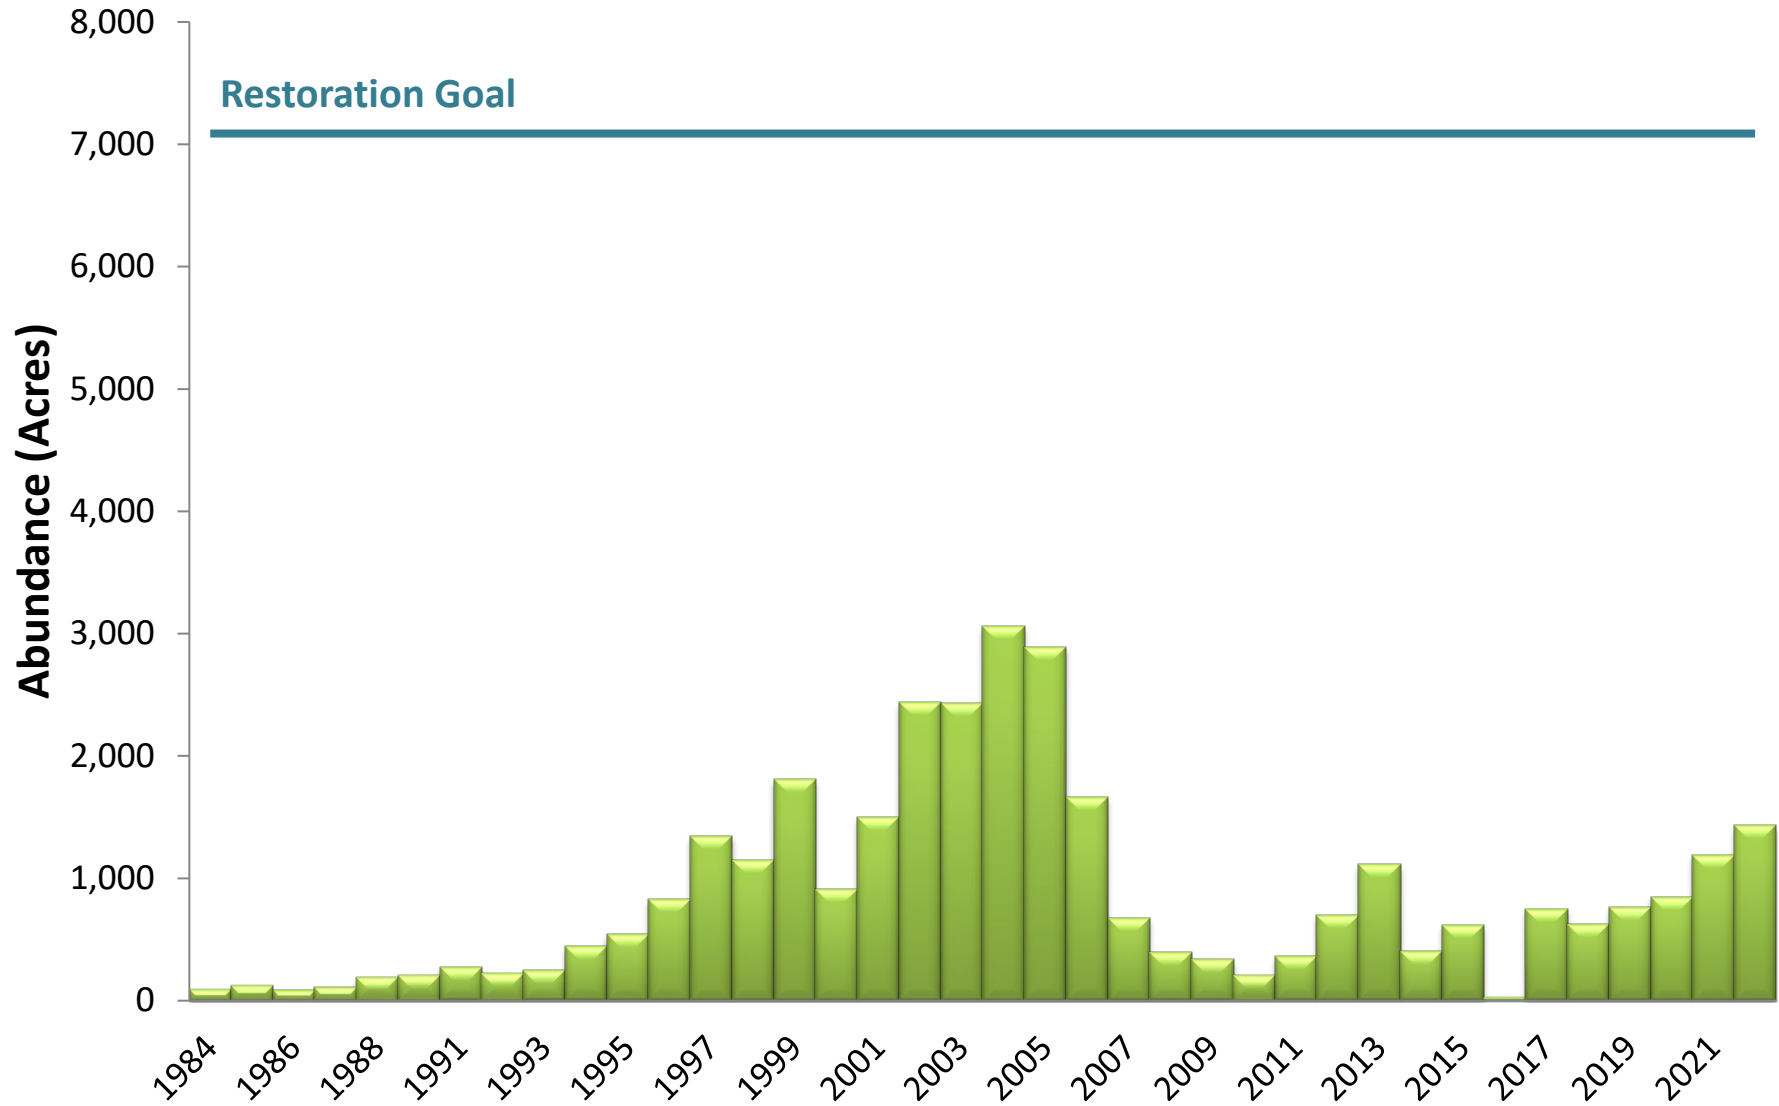

Lower Potomac River (Mesohaline)

Partial data for 1984, 2003, 2016, 2018