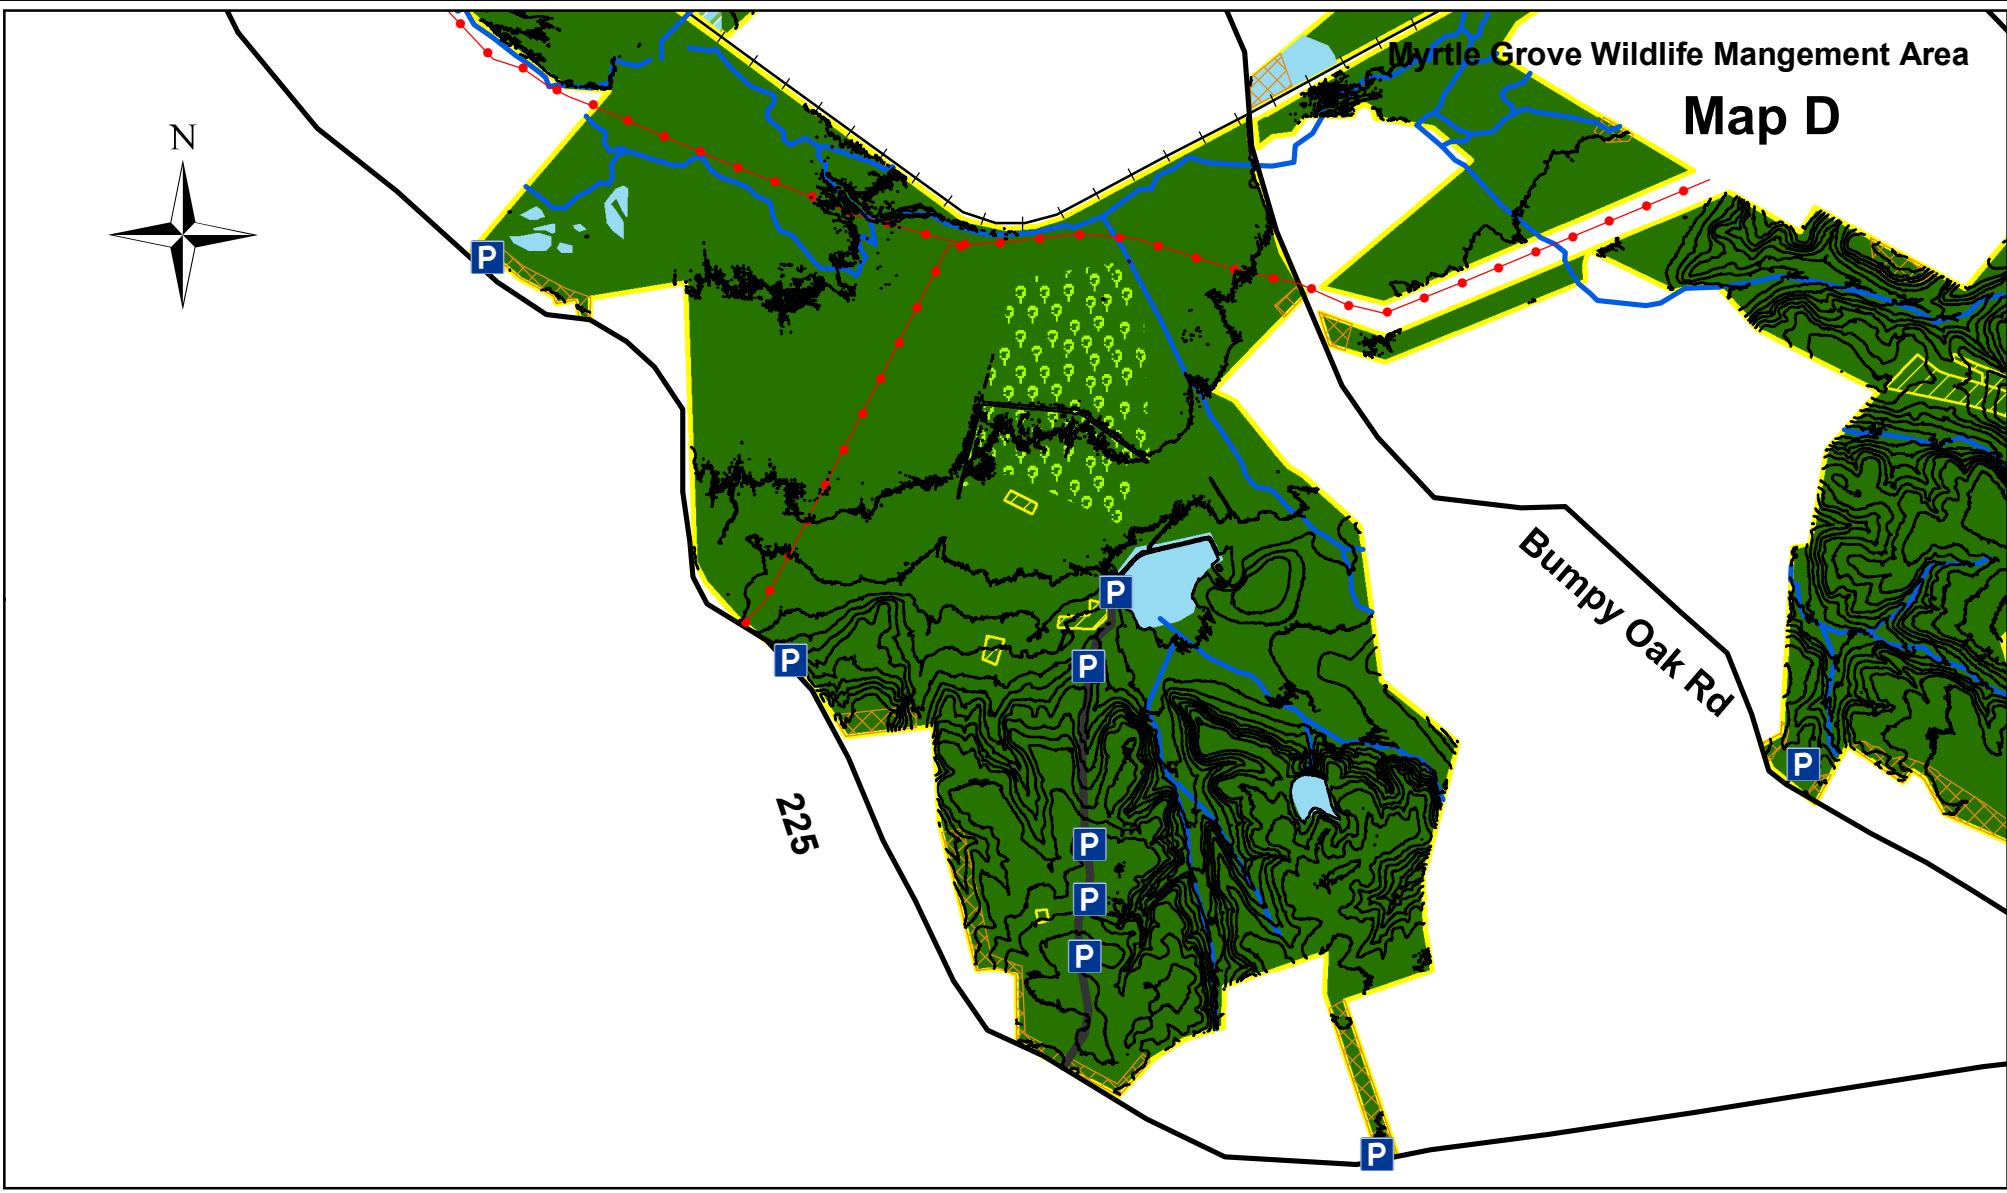

Myrtle Grove Wildlife Mangement Area

Map D

Legend

-  Boundary
-  Safety Zone
-  Feilds
-  Water
-  Green tree impoundment
-  Roads
-  Rail trail
-  Power lines
-  Streams
-  20 Foot Contor Lines
-  Parking

Location of Myrtle Grove WMA within Charles County

Wildlife & Heritage Service
 Myrtle Grove WMA
 5625 myrtle Grove RD.
 La Plata, MD 20646
 (301)743-5161