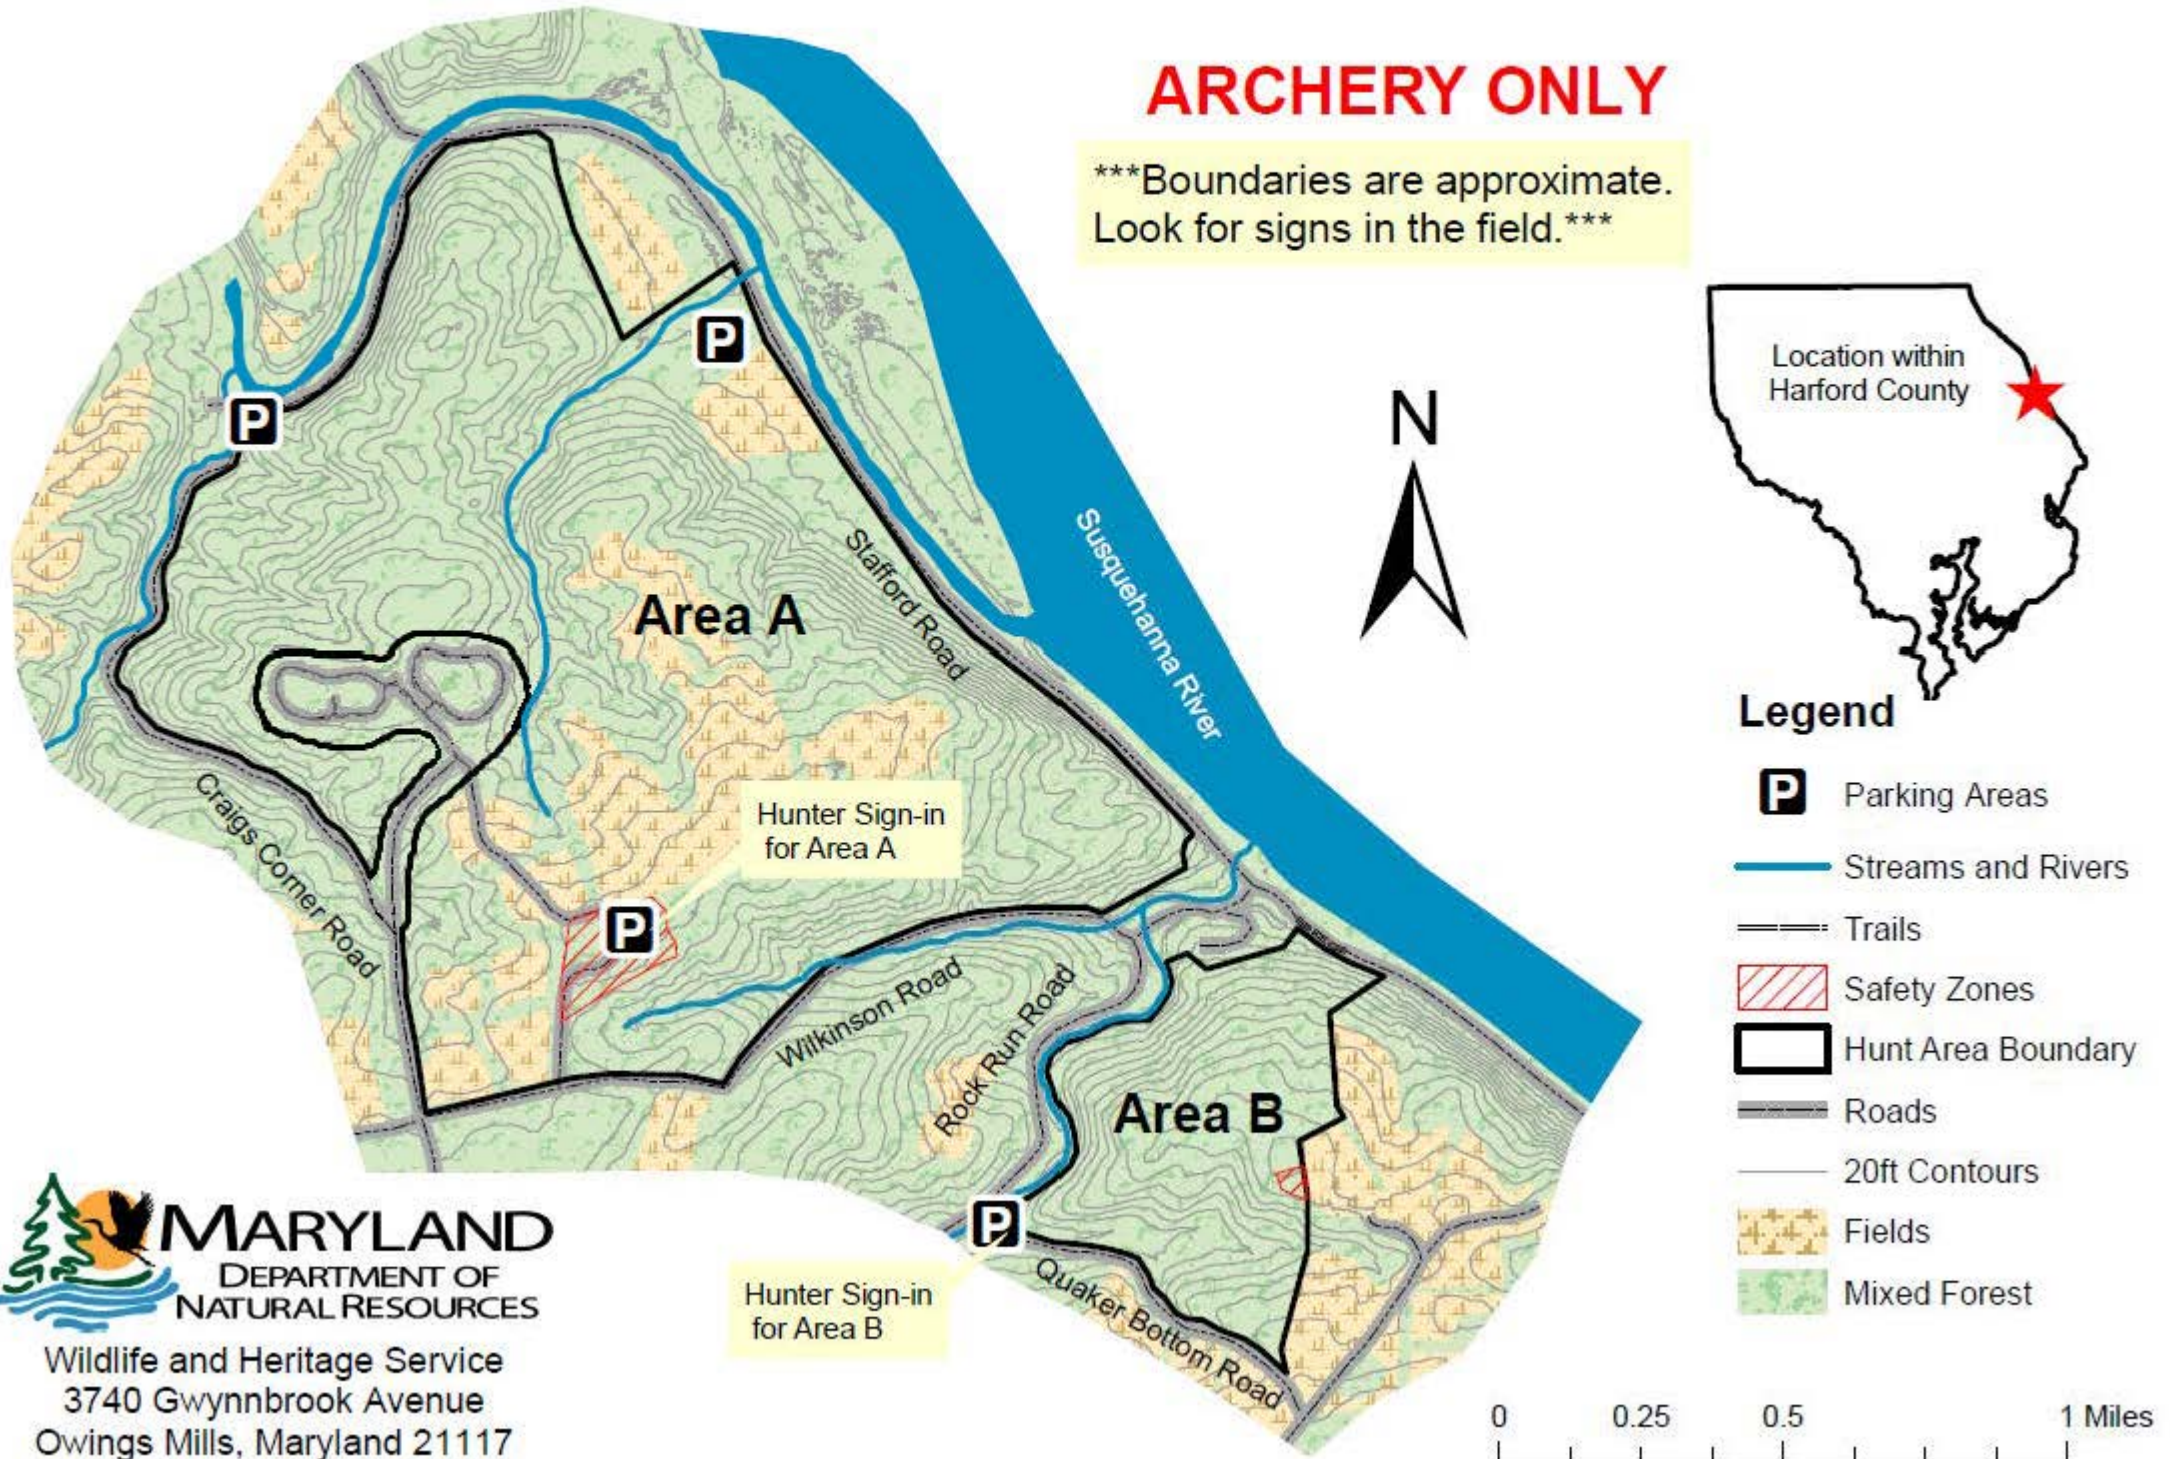

Susquehanna State Park - Area A & Area B Havre de Grace, Maryland (Harford County)

ARCHERY ONLY

***Boundaries are approximate.
Look for signs in the field.***

Legend

- P** Parking Areas
- Streams and Rivers
- Trails
- Safety Zones
- Hunt Area Boundary
- Roads
- 20ft Contours
- Fields
- Mixed Forest